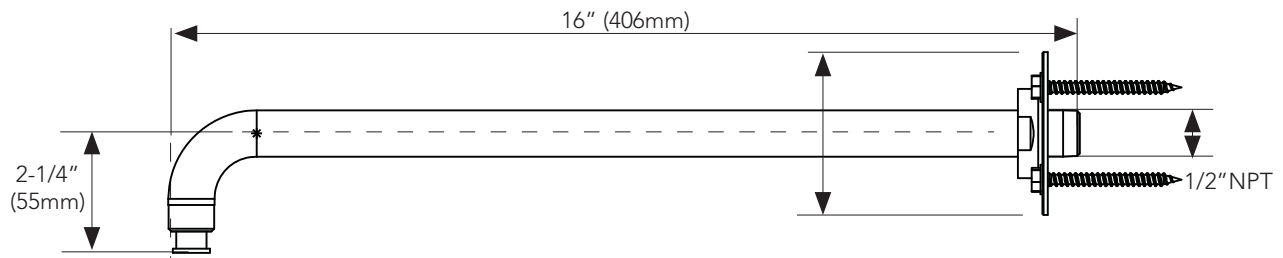

Rain Shower Arm Wall Mount, 16"

FEATURES

- Wall Mount
- 1/2" NPT Connection
- 16" Length
- Solid Brass Construction
- Escutcheon included with Rain Shower

COLORS/FINISHES

- #CP Polished Chrome
- #BN Brushed Nickel
- #PN Polished Nickel

Made to order

- #PBR Polished Bronze
- #PFG Polished French Gold

PRODUCT SPECIFICATION

Rain shower arm mount shall be 16" with solid brass construction. Rain shower arm mount shall be TOTO Model TBW07025U#_____

CODES/STANDARDS

- Meets requirements of ASME A112.18.1/CSA B125.1
- Complies with CA Prop 65 warning requirements

TBW07025U

Rain Shower Arm Wall Mount, 16"

SPECIFICATIONS

Warranty	Lifetime Limited Warranty (Residential Use) One Year (Commercial Use)
Material	Brass
Shipping Dimensions	18-7/16" L x 8-3/4" W x 3-3/4" H
Shipping Weight	2.4 lbs

DIMENSIONS

TOTO[®]

These dimensions and specifications are subject to change without notice