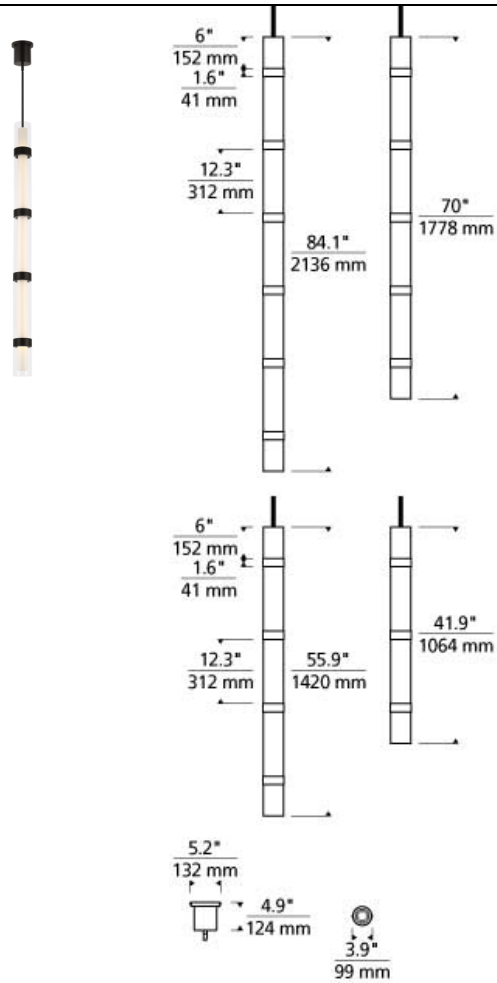

Wit Pendant

LED

DESCRIPTION

Wit, by Tech Lighting, is the ultimate modern design. This cylindrical glass pendant is elongated by 3 to 6 sleek metal bands add striking LED illumination when lit and presents as modern décor when off. Offered in two handsome finishes, aged brass and black, and various lengths identified by the number of metal bands. For full room coordination, also available as a linear suspension. Lamping options are compatible with most dimmers. Refer to Dimming Chart for more information. 4 Glass. 120 volt, 40 watts, 2800 delivered lumens, 3000K, LED linear module. 5 Glass. 120 volt, 54 watts, 3800 delivered lumens, 3000K, LED linear module. 6 Glass. 120 volt, 68 watts, 4800 delivered lumens, 3000K, LED linear module. 7 Glass. 120 volt, 82 watts, 5800 delivered lumens, 3000K, LED linear module. DIMMABLE with most LED compatible ELV, TRIAC and 0-10V dimmers. Includes two 6 inch & four 12 inch stems in coordinating finish. Can be installed on a sloped ceiling up to 45°.

INSTALLATION

This product can mount to either a 4" square electrical box with round plaster ring or an octagon electrical box.

WEIGHT

10-10lb / 4.54-4.54kg ±

4-glass/brass 4-glass/black 5-glass/brass 5-glass/black 6-glass/brass 6-glass/black 7-glass/brass 7-glass/black

ORDERING INFORMATION

700TDWIT	SHAPE OR SIZE	FINISH	LAMP
3	3 GLASS	R AGED BRASS	-LED930 INTEGRATED LED 90 CRI 3000K 120-277V UNV (T24)
4	4 GLASS	B BLACK	
5	5 GLASS		
6	6 GLASS		
7	7 GLASS		

TECH LIGHTING®