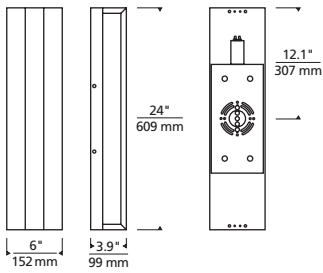

WINDFALL WALL SCONCE

Windfall

PHOTOMETRICS*

*For latest photometrics, please visit www.techlighting.com/OUTDOOR

WINDFALL

Total Lumen Output: 1680
Total Power: 20
Luminaire Efficacy: 84
Color Temp: 3000K
CRI: 80
BUG Rating: N/A