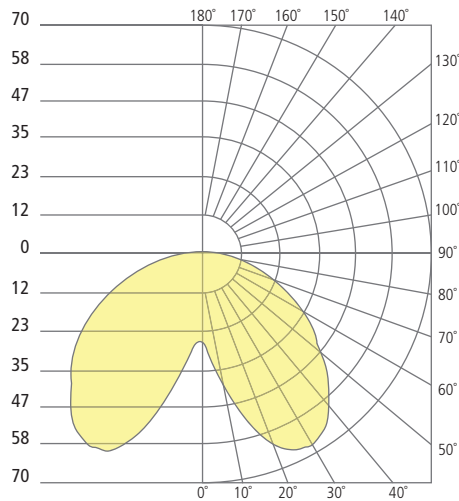

* Visit techlighting.com for specific warranty limitations and details.

WINDFALL
shown in bronze

WINDFALL
shown in silver

ORDERING INFORMATION

7000WWND	FINISH	LAMP
Z	BRONZE	LED LED 80CRI, 3000K, 120V
I	SILVER	LED277 LED 80CRI, 3000K, 277V

WINDFALL WALL SCONCE

Windfall

PHOTOMETRICS*

*For latest photometrics, please visit www.techlighting.com/OUTDOOR

WINDFALL

Total Lumen Output: 1680
 Total Power: 20
 Luminaire Efficacy: 84
 Color Temp: 3000K
 CRI: 80
 BUG Rating: N/A