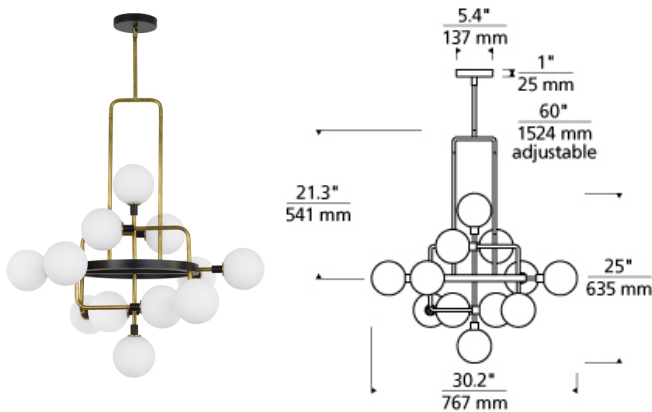

Viaggio Chandelier LED T20

DESCRIPTION

The Viaggio Chandelier by Tech Lighting features an artistic cluster of glass orbs for a sense of celestial travel within a room. A sleek black body contrast against either solid brass arms with white glass globes or polished nickel arms with mirrored smoke globes for a rich and stunning finish, either choice creates a comfortable glare-free wash of illumination onto surfaces below. This stunning fixture is also available in a Linear Suspension, wall mount and ceiling mount making the Viaggio collection highly versatile in many spaces. Available lamping options include fully-dimmable energy efficient LEDs or no-lamp, leaving you the option to light the Viaggio with your preferred lamping. No Lamp Opal glass rated for (12) 5 watt max G9 Bi-Pin lamps (Not Included). No Lamp Smoke glass rated for (12) 5 watt max candelabra base E12 lamps (Not Included). LED Opal glass includes (12) 120 volt 4.5 watt, 4329.2 total delivered lumens, 3000K, LED G9 Bi-Pin lamps. Smoke glass includes (12) 120 volt 2 watt, 1368 total delivered lumens, 2700K, candelabra base LED E12 lamps. Dimmable with most LED compatible ELV and TRIAC dimmers. Fixture provided with 60 inches of variable rigid stems (includes (2) 6" and (4) 12") in coordinating finish. Can be installed on sloped ceiling up to 45°.

INSTALLATION

This product can mount to either a 4" square electrical box with round plaster ring or an octagon electrical box.

WEIGHT

20-20lb / 9.07-9.07kg ±

opal / brass smoke / polished nickel

ORDERING INFORMATION

700VGO COLOR	LAMP
OR OPAL/BRASS	NO LAMP
SN SMOKE/POLISHED NICKEL	-LED927 T6 LED 90 CRI 2700K 120V (T20/T24)
	-LED930 G9 LED 90 CRI 3000K 120V (T20)

Opal/Brass version only available with LED930.

Mirrored Smoke/Polished Nickel version only available with LED927.