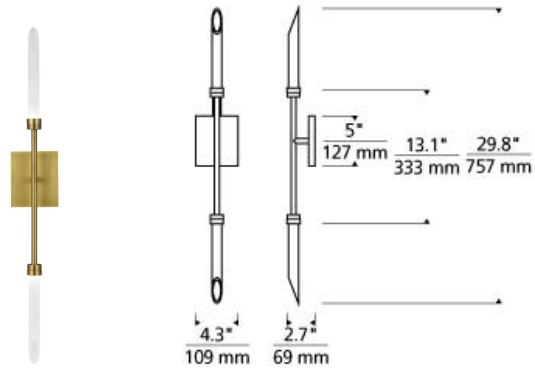

Spur Wall LED ADA

DESCRIPTION

Two glass spurs dramatically extend in opposite directions, illuminated by a compact diffused LED light source. The Spur Wall Sconce by Tech Lighting is offered in three distinct finishes, the Spur Wall Sconce rounds out the entire Spur family of chandeliers, pendant and ceiling mount. Mounting options include vertical or horizontal, great for any bathroom or vanity lighting. Lamping options are compatible with most dimmers. Refer to Dimming Chart for more information. Includes 120 volt 14.4 watts, 1560.8 total delivered lumens 2700K LED module. Dimmable with most LED compatible ELV and TRIAC dimmers. 277V compatible with 0-10V dimmers. Mounts up or down.

INSTALLATION

This product can mount to either a 4" square electrical box with round plaster ring or an octagonal electrical box (not included).

WEIGHT

2-2lb / 0.91-0.91kg ±

frost/aged brass frost/satin nickel frost/matte black