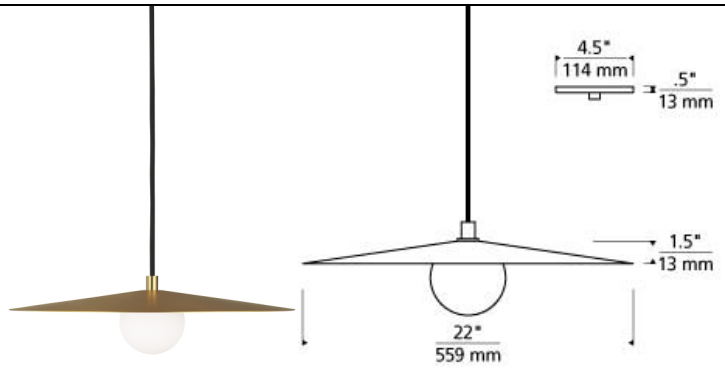

Pirlo Pendant

LED T20

DESCRIPTION

The Pirlo pendant by Tech Lighting contrasts a flattened metal shade with a frosted glass globe, creating the quintessential Mid-Century modern look. The metal shade directs light downward for illuminating surfaces. The shade is scaled at 22" diameter, making this pendant a sharp design piece for your living room, dining room, kitchen, and foyer. Offered in two modern finishes with and without lamp. Lamping options are compatible with most dimmers. Refer to the Dimming Chart for more information. Rated for rated for (1) 5 watt max. G9 Bi-Pin lamp (Lamp Not Included). LED includes 5 watt, 302.4 total delivered lumens, 3000K, LED G9 Bi-Pin lamp. Dimmable with most LED compatible ELV and TRIAC dimmers. Fixture provided with six feet of field-cuttable black cloth cord.

INSTALLATION

This product can mount to either a 4" square electrical box with round plaster ring or an octagon electrical box.

WEIGHT

3.5-3.5lb / 1.59-1.59kg ±

aged brass

matte black

ORDERING INFORMATION

700 SYSTEM	PRL	FINISH	LAMP
TD	LINE-VOLTAGE PENDANTS/SUSPENSION	R AGED BRASS B MATTE BLACK	NO LAMP -LED930 BI-PIN G9 LED 90 CRI 3000K 120V (T20/T24)