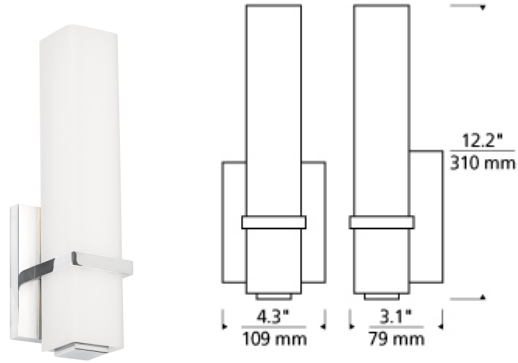

## DESCRIPTION

The Milan wall sconce by Tech Lighting is a modern rectilinear bath bar that features a clean and crisp design. The Milan is defined by the sharply enhanced crystalline dimension of the outer shade. The Milan can be customized by selecting either a clear polished glass or beautiful opal etched glass, either glass finish will bring sophistication to your space. The Milan is available in two on-trend finishes, Satin Nickel and Chrome, each finish further enhances its contemporary style. The Milan bath bar ships with energy efficient integrated LED lighting, all lighting options are fully dimmable to create the desired ambiance in your special space. Includes 10 watt, 823 delivered lumen, 3000K LED module. Dimmable with low-voltage electronic dimmer.

## INSTALLATION

This product can mount to either a 4" square electrical box with round plaster ring or an octagonal electrical box (not included).

## WEIGHT

2.0-2.5lb / 0.91-1.13kg ±

chrome

satin nickel

## ORDERING INFORMATION

700BCMLN	SHAPE OR SIZE	COLOR	FINISH	LAMP
13	13" SMALL	W WHITE GLASS	C CHROME S SATIN NICKEL	-LED930 LED 90 CRI 3000K 120V -LED930-277 LED 90 CRI 3000K 277V

**TECH LIGHTING®**

7400 Linder Avenue  
Skokie, Illinois 60077