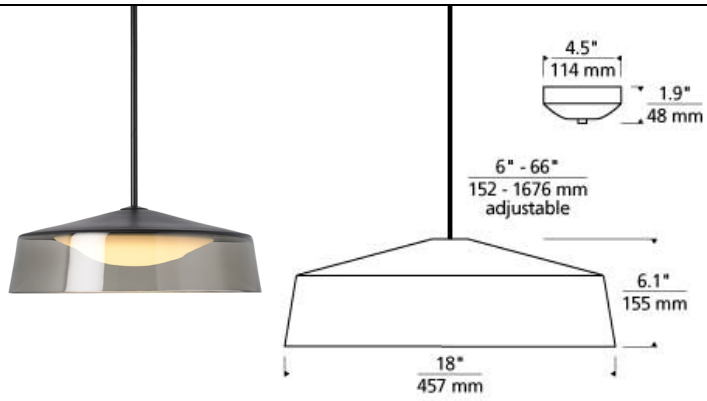

LINE - VOLTAGE PENDANTS / SUSPENSION

Masque Grande Pendant LED

DESCRIPTION

Scale and sophistication meet beautifully in the Masque Grande pendant by Tech Lighting. This mid-century style modern pendant has been meticulously hand-painted at the crown adding a unique polished element to the hand-blown shade. A gently curved diffuser inside evenly distributes the output of the LED light source. Three modern colors, three hardware finishes and multiple LED options allow for specific customization. Scaling at 6" long and 18" in diameter, the Masque Grande pendant makes a bold yet sophisticated statement in dining room applications, over kitchen islands as task lighting and countless commercial applications. Its gently curving diffuser evenly distributes the output of the LED light source. Includes 22 watt, 1347.5 delivered lumen, 80 CRI 3000K, field replaceable LED module. Fixture provided with integrated ball joint to accommodate up to 45° slope. The height of the fixture is customizable with three interchangeable threaded down rods included, (1) 6", (1) 12" and (2) 24" in coordinating finish. Dimmable with most LED compatible ELV and TRIAC dimmers. 277V compatible with 0-10V dimmers.

smoke/black

INSTALLATION

This product can mount to either a 4" square electrical box with round plaster ring or an octagon electrical box.

WEIGHT

13.5-14lb / 6.12-6.35kg ±

smoke / black

ORDERING INFORMATION