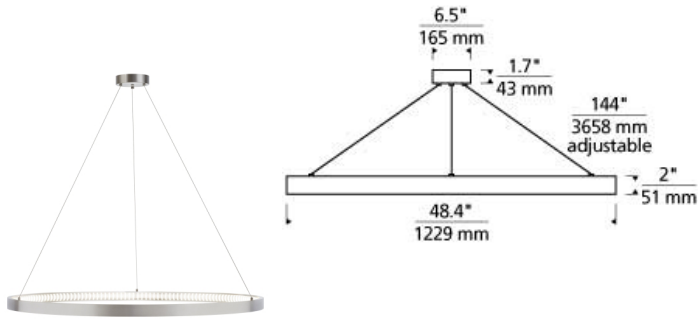

Bodiam 48 Suspension LED

DESCRIPTION

Inspired by large medieval cast iron chandeliers, the Bodiam chandelier by Tech Lighting features a thick outer metal ring that houses dual stacked rows of inward firing LEDs. These LEDs are treated with a special linear spread diffuser to create a unique twinkling effect while evenly distributing the light and minimizing glare. With a glare-free light distribution the Bodiam chandelier is ideal for family room lighting, foyer lighting and a number of commercial lighting applications. The 24- and 30-inch diameter Chandeliers are offered in three finishes and the Bodiam 48-inch diameter chandelier is offered in two finishes. Install independently or clustered together for an enhanced look. Lamping options are compatible with most dimmers. Refer to Dimming Chart for more information. Includes 34.2 watt, 2483.9 delivered lumens, 3000K LED module. Dimmable with most LED compatible ELV and TRIAC dimmers. Fixture provided with twelve feet of field-cutable cable to match finish selection.

INSTALLATION

This product can mount to either a 4" square electrical box with round plaster ring or an octagonal electrical box (not included). Minimum Hanging Height: 24"

WEIGHT

15-15lb / 6.8-6.8kg ±

antique bronze

satin nickel

ORDERING INFORMATION

700BOD	SHAPE OR SIZE	FINISH	LAMP
48	48" DIAMETER	Z ANTIQUE BRONZE S SATIN NICKEL	-LED930 INTEGRATED LED 90 CRI 3000K 120V (T24)

700 BOD _____

FIXTURE TYPE: _____

JOB NAME: _____