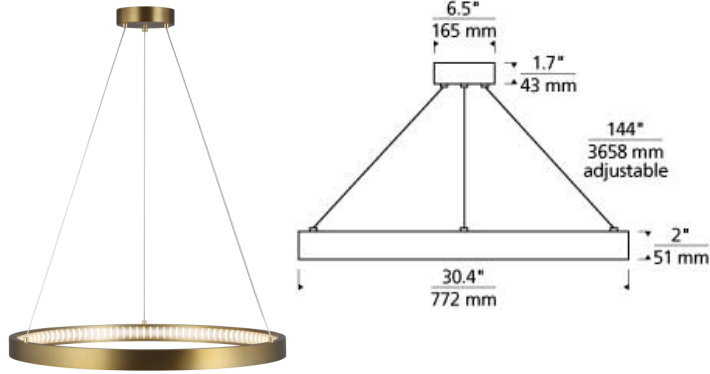

LINE - VOLTAGE PENDANTS / SUSPENSION

Bodiam 30 Suspension LED

DESCRIPTION

Inspired by large medieval cast iron chandeliers, the Bodiam chandelier by Tech Lighting features a thick outer metal ring that houses dual stacked rows of inward firing LEDs. These LEDs are treated with a special linear spread diffuser to create a unique twinkling effect while evenly distributing the light and minimizing glare. With a glare-free light distribution the Bodiam chandelier is ideal for family room lighting, foyer lighting and a number of commercial lighting applications. The 24- and 30-inch diameter Chandeliers are offered in three finishes and the Bodiam 48-inch diameter chandelier is offered in two finishes. Install independently or clustered together for an enhanced look. Lamping options are compatible with most dimmers. Refer to Dimming Chart for more information. Includes 23.6 watt, 1883 delivered lumens, 3000K LED module. Dimmable with most LED compatible ELV and TRIAC dimmers. Fixture provided with twelve feet of field-cuttable cable to match finish selection.

INSTALLATION

This product can mount to either a 4" square electrical box with round plaster ring or an octagonal electrical box (not included). Minimum Hanging Height: 24"

WEIGHT

10-10lb / 4.54-4.54kg ±

antique bronze

satin nickel

aged brass

ORDERING INFORMATION

700BOD	SHAPE OR SIZE	FINISH	LAMP
30	30" DIAMETER	R AGED BRASS Z ANTIQUE BRONZE S SATIN NICKEL	-LED930 INTEGRATED LED 90 CRI 3000K 120V (T24)

TECH LIGHTING®

7400 Linder Avenue
Skokie, Illinois 60077