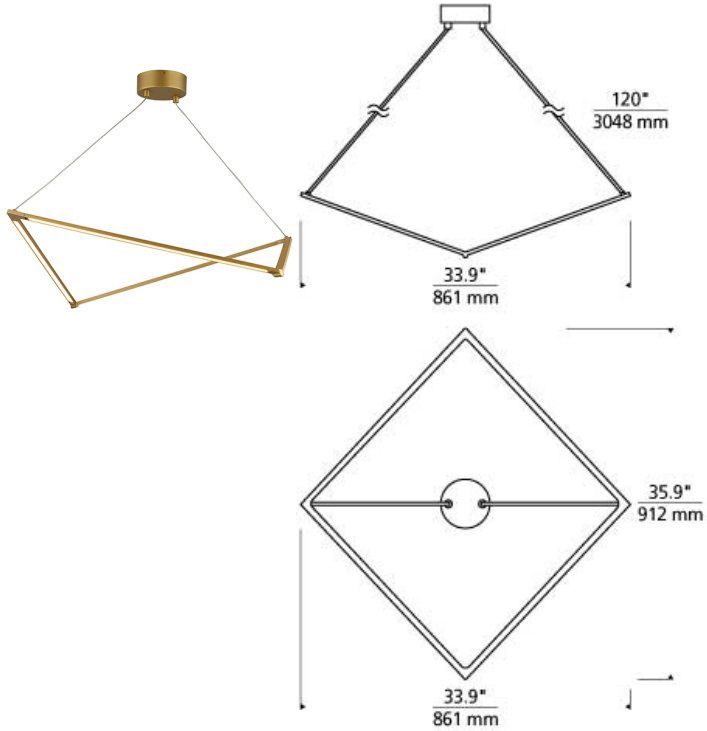

Balto Linear Suspension LED

DESCRIPTION

The Balto linear suspension by Tech Lighting exudes light from all angles through its interweaving lines. Sleek lines are suspended by distinctive cables forming a triangular shape producing a contemporary geometric silhouette. The fully dimmable integrated LED emits a high lumen output at 3000K while an acrylic lenses diffuser provides softly diffused light onto surfaces below for a glare-free lighting experience. The Balto linear suspension is available in two on-trend finish options, Satin Gold and Gun Metal, both colors further enhance its contemporary style. Scaling at 33.9" in length and 35.86" in width the Balto is ideal for dining room lighting, foyer lighting and conference room lighting. LED includes (1) 45 watt 2968.8 delivered lumens 90 CRI 3000K LED module. Dimmable with a low-voltage electronic dimmer. 120v or 277v. Includes 10 feet field-cuttable cable.

WEIGHT

2-2.5lb / 0.91-1.13kg ±

satin gold

gunmetal

ORDERING INFORMATION

700 SYSTEM	BLT	FINISH	LAMP
LS	LINEAR SUSPENSION	GM GUNMETAL G SATIN GOLD	-LED930 INTEGRATED LED 90 CRI 3000K 120V (T24) -LED930-277 INTEGRATED LED 90 CRI 3000K 277V (T24)