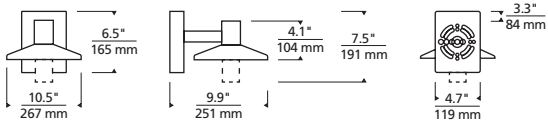

* Visit techlighting.com for specific warranty limitations and details.

ASH 8
shown in bronze/clear lens

ASH 8
shown in charcoal/clear cylinder

ORDERING INFORMATION

| 7000WASH | CRI / CCT | LENGTH | LENS | FINISH | VOLTAGE | OPTIONS |
|----------|-----------------------------|--------|------------------|------------|-------------------------|---|
| L927 | LED LO-OUTPUT 90 CRI, 2700K | 8 8" | C CLEAR CYLINDER | Z BRONZE | UNV 120V-277V UNIVERSAL | NONE |
| H927 | LED HI-OUTPUT 90 CRI, 2700K | | D CLEAR LENS | H CHARCOAL | | PC BUTTON PHOTOCONTROL |
| L930 | LED LO-OUTPUT 90 CRI, 3000K | | | | | SP SURGE PROTECTION |
| H930 | LED HI-OUTPUT 90 CRI, 3000K | | | | | PCSP BUTTON PHOTOCONTROL & SURGE PROTECTION |

ASH 8 WALL SCONCE

Ash 8

PHOTOMETRICS*

*For latest photometrics, please visit www.techlighting.com/OUTDOOR

ASH 8 WITH CLEAR CYLINDER

- Total Lumen Output: 1189
- Total Power: 18
- Luminaire Efficacy: 66
- Color Temp: 3000K
- CRI: 90
- BUG Rating: B1-U1-G0