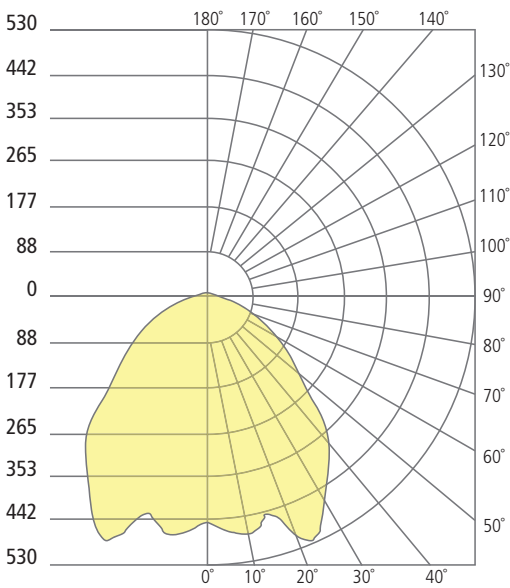

ASH 8 WALL SCONCE

Ash 8

PHOTOMETRICS*

*For latest photometrics, please visit www.techlighting.com/OUTDOOR

ASH 8 WITH CLEAR CYLINDER

- Total Lumen Output: 1189
- Total Power: 18
- Luminaire Efficacy: 66
- Color Temp: 3000K
- CRI: 90
- BUG Rating: B1-U1-G0