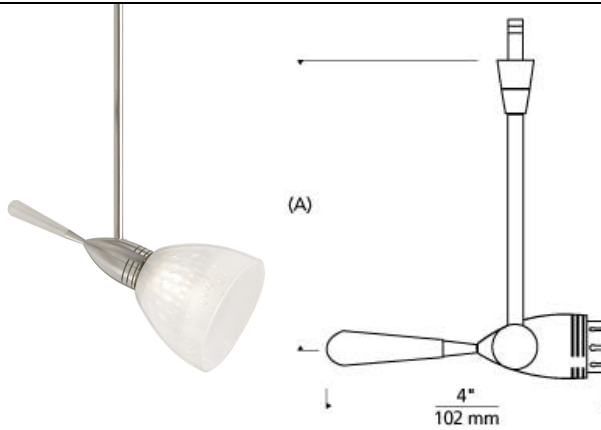

LOW - VOLTAGE HEADS

Aero Head

DESCRIPTION

The Aero display head by Tech Lighting is simple in design but extremely functional, featuring dozens of modern and complementary customization possibilities. The Aero provides light where you need it the most with its 360° rotating head and 260° pivot. The removable handle extension on the back serves as a functional addition assisting with pivots and rotations. The lamping is neatly concealed within the head of the lamp and can be glare free when paired with any Tech Lighting glare-reducing lens shield (sold separately). This highly customizable display head features two on-trend hardware finishes and five distinct stem lengths. Enhance your space all the more by combining the Aero display head with a Tech Lighting free-jack or rail system. This low-voltage display head is ideal for commercial lighting applications such as retail stores, libraries and galleries. Accessories in myriad styles and colors allow you to create the ideal custom element (accessory required. sold separately). Lamp not included. Rated for 50 watt max. halogen MR16 lamp see pg. 591 of the Tech FL catalog for LED MR16 lamping options. Lamp shade accessory required - see pg. 276 of Tech FL catalog. See accessory for maximum wattage usage. Dimmable with Low-Voltage electronic or magnetic dimmer (based on transformer). Works with SORAA.

INSTALLATION

Socket terminates with FreeJack male connector, which may be installed into a system connector. Elements ordered with a system prefix include a connector for that system.

ACCESSORIES & OPTICAL CONTROLS

Bell Shade, Belladonna Shade, Cone Glass Shield, Cone Onyx Shield, Prism Glass Shield, Round Glass Shield, Soda Glass Shade, Tinkerbell Shade With Integrated Lens Holder

WEIGHT

0.55-1lb / 0.25-0.45kg ±

antique bronze with bell accessory satin nickel with soda glass shade accessory antique bronze with round glass shield accessory