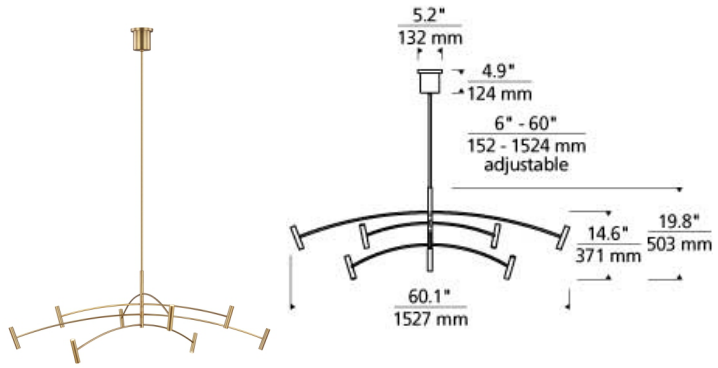

## DESCRIPTION

This Aerial chandelier by Tech Lighting features arched rods mounted on different planes to support a ring of slim cylindrical heads. The heads create up and down illumination while concealing the integrated LED light sources. The unique profile is highlighted with two finish options, aged brass and matte black and hangs a maximum 60" with the included adjustable stems. A great piece to coordinate with the larger scaled Aerial chandeliers in your open living space, dining area and foyer. Lamping options are compatible with most dimmers. Refer to the Dimming Chart for more information. Includes 120 volt 40.6 watts, 2845.1 total delivered lumens, 3000K LED modules. Dimmable with most LED compatible ELV and TRIAC dimmers. Ships with (4) 12in and (2) 6in rigid stems in coordinating finish. Can be installed on a sloped ceiling up to 45°.

## WEIGHT

10-10lb / 4.54-4.54kg ±

aged brass

matte black