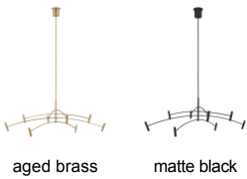

## DESCRIPTION

This Aerial chandelier by Tech Lighting features arched rods mounted on different planes to support a ring of slim cylindrical heads. The heads create up and down illumination while concealing the integrated LED light sources. The unique profile is highlighted with two finish options, aged brass and matte black and hangs a maximum 60" with the included adjustable stems. A great piece to coordinate with the larger scaled Aerial chandeliers in your open living space, dining area and foyer. Lamping options are compatible with most dimmers. Refer to the Dimming Chart for more information. Includes 120 volt 40.6 watts, 2845.1 total delivered lumens, 3000K LED modules. Dimmable with most LED compatible ELV and TRIAC dimmers. Ships with (4) 12in and (2) 6in rigid stems in coordinating finish. Can be installed on a sloped ceiling up to 45°.

## WEIGHT

10-10lb / 4.54-4.54kg ±

aged brass

matte black