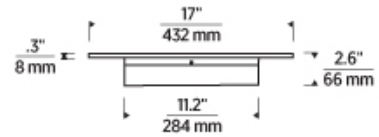

700FMSEN _____

JOB NAME _____

NOTES _____

SEN 17 FLUSH MOUNT

SPECIFICATIONS

| | |
|-------------------------------|------------|
| HARDWARE MATERIAL | Metal |
| SHADE MATERIAL | Glass |
| NET WEIGHT | |
| HEIGHT | 2.6in |
| WIDTH | 17in |
| LENGTH | 17in |
| UP LIGHT / DOWN LIGHT / BOTH? | |
| WET LISTED | |
| DAMP LISTED | Yes |
| DRY LISTED | |
| WALL / CEILING MOUNT | |
| GENERAL LISTING | ETL Listed |
| INCLUDES | |