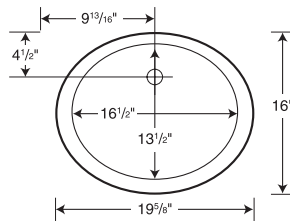

UL-1613
Undermount
Capacity: 1-3/4
gallons to overflow