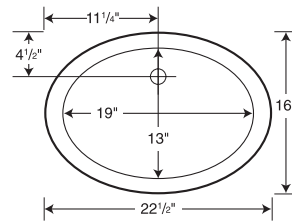

UL-1913
Undermount
Capacity: 2
gallons to overflow