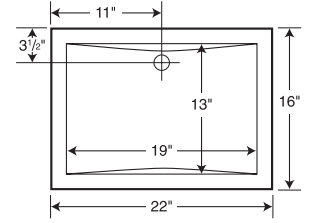

UC-1913
Contour Undermount
Capacity: 2
gallons to overflow

SPECIFICATIONS

Swanstone Undermount Vanity Bowls

Model	Part	Nominal Dimensions	Ship Wt. Lb.	Ship FedEx	Carton Dims. In.	Cu. Ft.
UL-1613	UL01613	13-1/2" D x 16-1/2" W	8	FedEx	26 x 22 x 9	2.98
UL-1913	UL01913	13" D x 19" W	15	FedEx	25 x 21 x 8	2.43
UC-1913	UC01913	13" D x 19" W	14	FedEx	25 x 21 x 8	2.43

Includes: One compression-molded vanity bowl.

Packaging: Each unit is packed in a rectangular carton.

COLORS

Solid Colors:

- White (010)
- Bisque (018)
- Bone (037)

Aggregate Colors:

- Arctic Granite (035)
- Baby's Breath (168)
- Barley (091)
- Bermuda Sand (040)
- Canyon (124)
- Cloud Bone (126)
- Cloud White (125)
- Glacier (121)
- Golden Steppe (128)
- Gray Granite (042)
- Ice (130)
- Mountain Haze (129)

1. Night Sky (012)
   - Pebble (072)
   - Prairie (122)
   - Tahiti Desert (050)
   - Tahiti Gray (053)
   - Tahiti Ivory (059)
   - Tahiti Matrix (058)
   - Tahiti Sand (051)
   - Tahiti White (011)
   - Tundra (131)
2. Our Planet Colors

STANDARDS AND RATINGS

American National Standard Institute—ANSI Z124.3

International Association of Plumbing and Mechanical Officials (IAPMO)—Listed

cUPC listed—Certified to CSA Test Standard B45.5 by IAPMO

Uniform Plumbing Code (UPC)

For a complete list of tests and results see the Technical Data Sheet.

SUPPORT DOCUMENTS

Installation instructions available at swanstone.com.

MAINTENANCE AND CLEANING INFORMATION

Cleaning regularly with common household liquid cleaners is recommended. If necessary abrasive liquids or detergents are safe and effective for use with nylon scouring pads, sponges, Mr. Clean® Magic Eraser® or other similar products. Mineral-stain removers are acceptable as well. **Do not** use metal scouring pads.

MADE IN USA