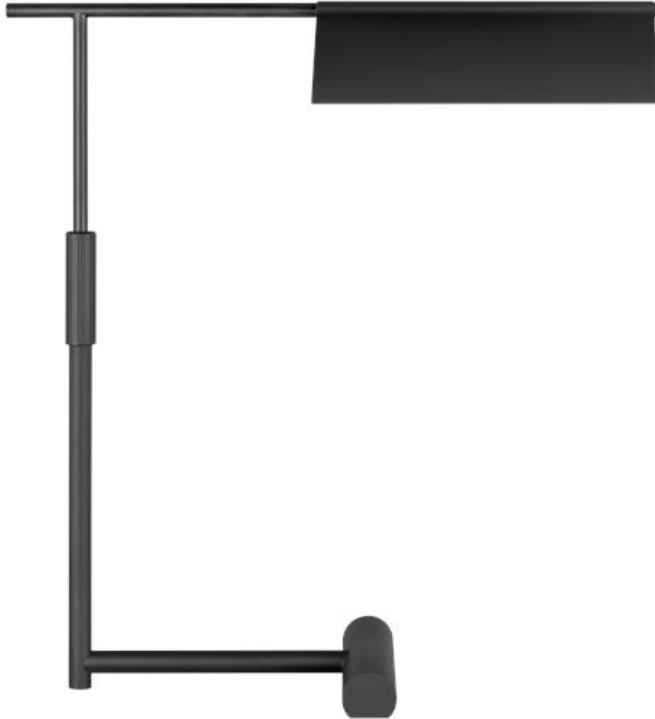

CT1221MBK1: Table Lamp

Dimensions:

Length:	8 1/2"	Wire:	72" (color/Black)
Width:	20 5/8"	Switch Type:	On/Off Switch
Height:	25"	Switch Location:	At Socket
Weight:	9.5 lbs.	Connection:	Plug Into Box

Bulbs:

- 1 - LED Medium A19 9w Max. 120v - included
- 0 - Medium T10 60w Max. 120v - Not included

Features:

- LED Bulbs are an efficient, versatile and durable light source that deliver exceptional performance.

Material List:

- 1 Body - Steel - Midnight Black

Safety Listing:

- Safety Listed for Dry Locations

Instruction Sheets:

- Trilingual (English, Spanish, and French) (CT1221-CT1231)

Collection:

Foles

A 9.5 Watt, 3000K Medium Base LED Bulb Included.

Assortment includes: small pendant, large pendant, 2-light table lamp and sconces

Damp Rated

UPC #:014817615197

Finish: Midnight Black (MBK)

Shade / Glass / Diffuser Details: