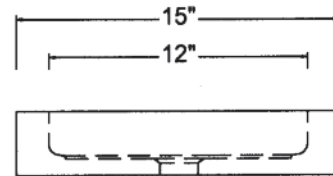

SIDE VIEW

Honed interior and exterior

Available in:

Honed Black Granite (HONE BL)

Includes Granite Drain Cover

Please specify quantity and location of any faucet holes when ordering.

See price page P12 for drilling charges

Approx thickness at drain is .75"

Required drain use 9054D Grid Drain.

Drains are 1.25" NPT. This can be supplied by Stone Forest at your request in select finishes

Do not use pop-up drains

Approx 85 lbs

UPC® listed