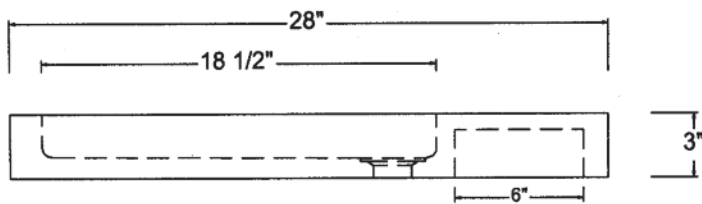

C57  
BENTO VESSEL

© 2007 STONE FOREST, INC.

TOP VIEW

FRONT VIEW

SIDE VIEW

Honed interior and exterior

Available in:

Honed Black Granite (HONE BL)

Includes Granite Drain Cover

Please specify quantity and location of any faucet holes when ordering.

See price page P12 for drilling charges

Approx thickness at drain is .75"

Required drain use 9054D Grid Drain.

Drains are 1.25" NPT. This can be supplied by Stone Forest at your request in select finishes

Do not use pop-up drains

Approx 85 lbs

UPC® listed