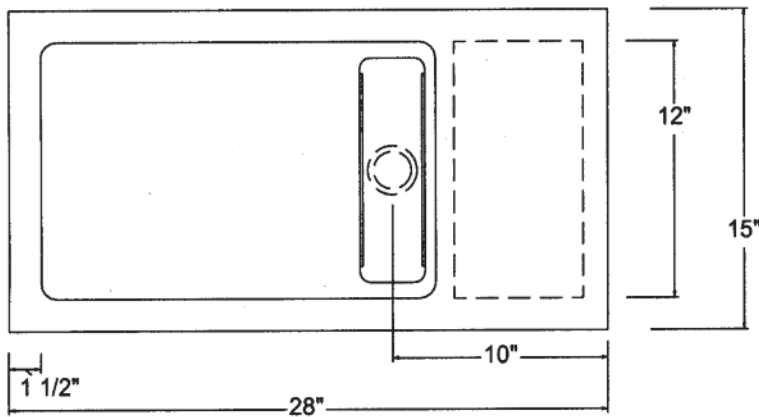

C57  
BENTO VESSEL

© 2007 STONE FOREST, INC.

TOP VIEW

FRONT VIEW

SIDE VIEW

Honed interior and exterior

Available in:

Honed Black Granite (HONE BL)

Includes Granite Drain Cover

Please specify quantity and location of any faucet holes when ordering.

See price page P12 for drilling charges

Approx thickness at drain is .75"

Required drain use 9054D Grid Drain.

Drains are 1.25" NPT. This can be supplied by Stone Forest at your request in select finishes

Do not use pop-up drains

Approx 85 lbs

UPC® listed