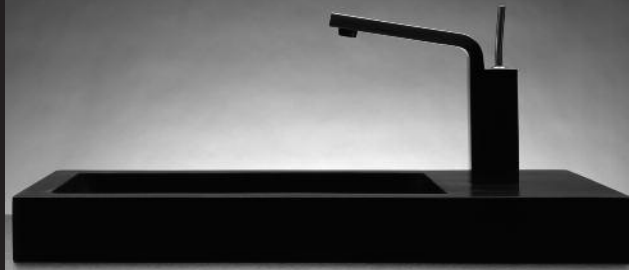

C57  
BENTO VESSEL

© 2007 STONE FOREST, INC.

TOP VIEW

FRONT VIEW

SIDE VIEW

Honed interior and exterior

Available in:

Honed Black Granite (HONE BL)

Includes Granite Drain Cover

Please specify quantity and location of any faucet holes when ordering.

See price page P12 for drilling charges

Approx thickness at drain is .75"

Required drain use 9054D Grid Drain.