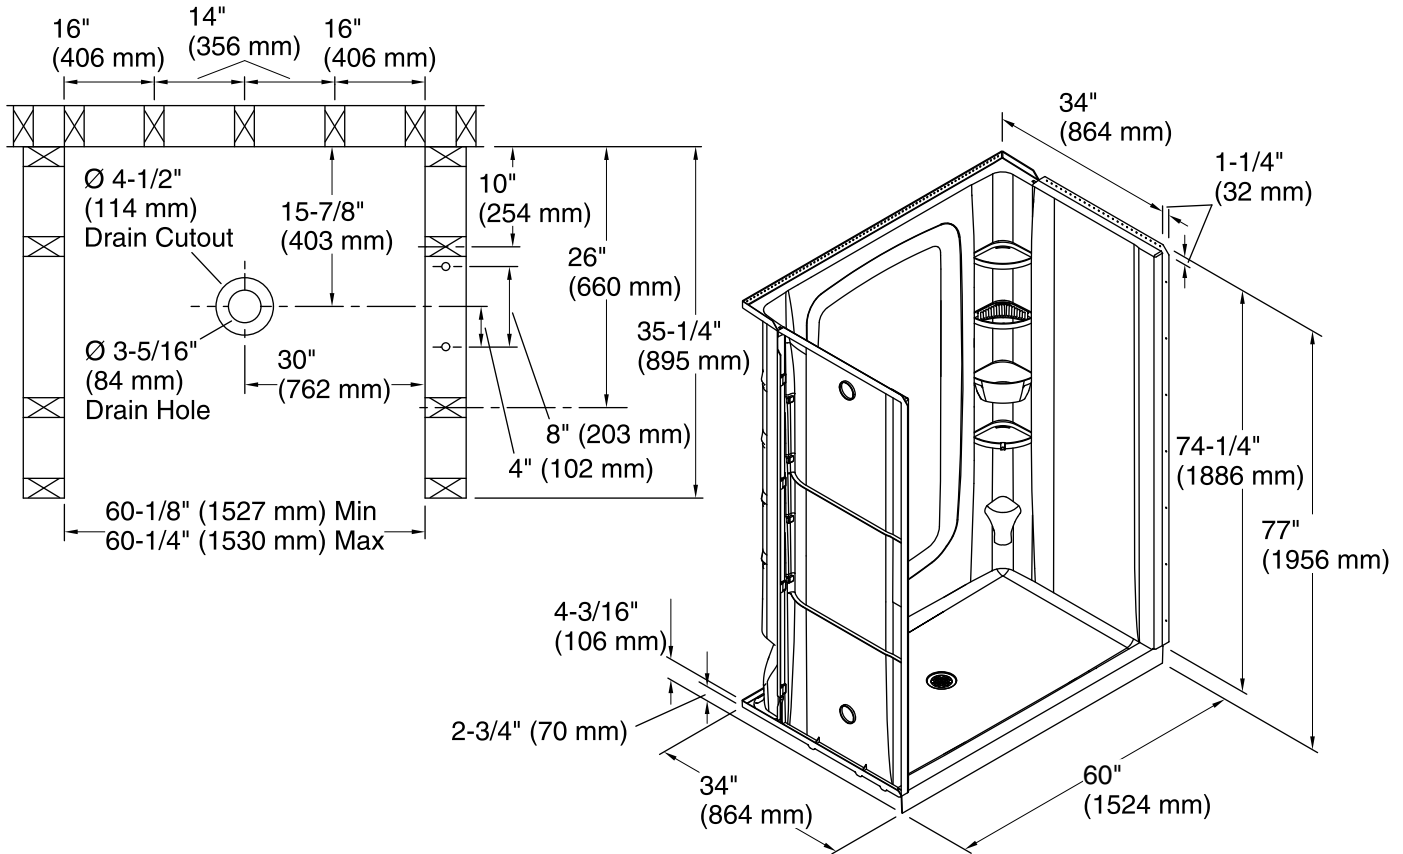

Features

- Alcove installation
- 3-1/8" threshold
- Solid Vikrell material
- Durable high-gloss finish
- Center drain
- Three-piece, tongue-and-groove walls with snap-together installation; realistic tile look
- No caulk required
- Includes four rimmed shelves, two large bins, two shower hooks and two soap dishes with towel bars; shaving ledge/footrest

Included Components

- Product consists of:
- 72332100 60" Shower Back Wall
 - 72331100 60" Shower Base
 - 72305100 34" Shower End Wall Set

Codes/Standards

- CSA B45.5/IAPMO Z124
- ASTM E162
- ASTM E662
- Greenguard UL 2818 - Gold
- HUD, UM Bulletin 73

Color	Code	Description
	0	White
	96	KOHLER Biscuit

Technical Information

All product dimensions are nominal.

Installation:	Three-wall alcove
Drain location:	Center
Drain hole diameter:	3-5/16" (84 mm)
Basin area, bottom:	29-3/16" x 56-3/4" (742 mm x 1441 mm)
Basin area, top:	29-3/16" x 56-3/4" (742 mm x 1441 mm)
Minimum flat for door:	2-1/2" (64 mm)
Threshold height:	3-1/8" (79 mm)
Maximum door height:	72-1/2" (1842 mm)
Maximum door width:	56-3/4" (1441 mm)