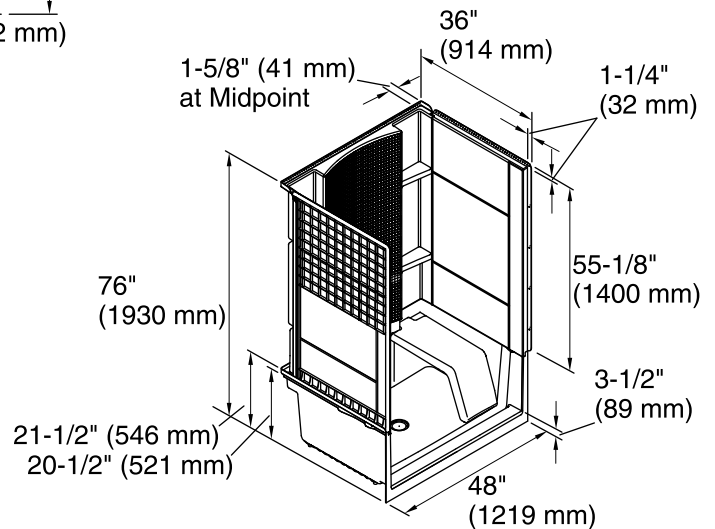

Technical Information

All product dimensions are nominal.

Installation: Three-wall alcove

Drain location: Center

Minimum flat for door: 3-1/4" (83 mm)

Threshold height: 3-1/2" (89 mm)

Maximum door height: 70-5/8" (1794 mm)

Maximum door width: 44-5/8" (1133 mm)

Notes

Install this product according to the installation instructions.

Studs should be positioned roughly as shown.

Double studding is recommended for pivot shower door installations.

Base cannot be installed without the wall surround.