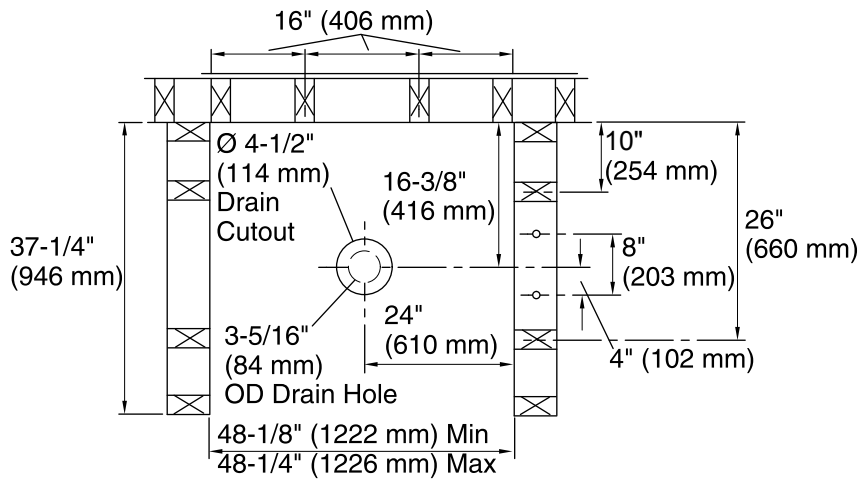

Features

- Alcove installation
- 3-1/2" threshold
- Solid Vikrell material
- Durable high-gloss finish
- Center drain
- Three-piece, tongue-and-groove walls with snap-together installation
- No caulk required
- Removable seat

Included Components

Product consists of:

- 72281100 48" Seated Shower Base
- 72284100 48" Complete Wall Set
- 72286104 Removable Shower Seat

Codes/Standards

Greenguard UL 2818 - Gold
HUD, UM Bulletin 73

**Warranty – Bathing Fixtures (and)
Kitchen and Utility Sinks Made of Solid
Vikrell® Material
STERLING® Warranty - Bathing &
Showering Seats**

See website for detailed warranty information.

Available Colors/Finishes

Color tiles intended for reference only.

Color	Code	Description
	0	White
	96	KOHLER Biscuit

Technical Information

All product dimensions are nominal.

Installation: Three-wall alcove

Drain location: Center

Minimum flat for door: 3-1/4" (83 mm)

Threshold height: 3-1/2" (89 mm)

Maximum door height: 70-5/8" (1794 mm)

Maximum door width: 44-5/8" (1133 mm)

Notes