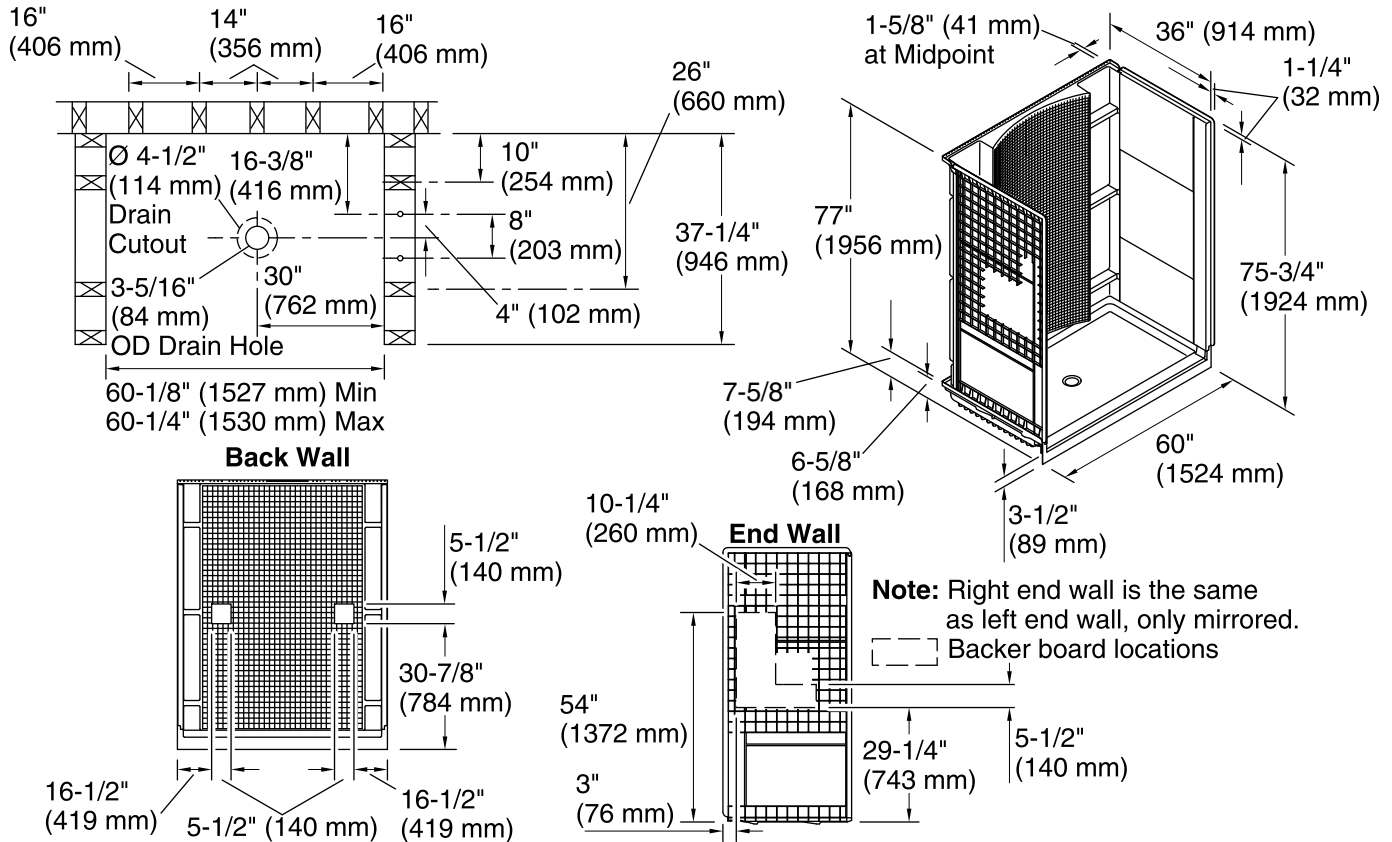

**Included Components**

- Product consists of:
- 72245106 36" Shower End Wall Set w/Backer Boards
  - 72271100 60" Shower Base
  - 72272106 60" Shower Back Wall w/Backers

**Codes/Standards**

- CSA B45.5/IAPMO Z124
- ASTM E162
- ASTM E662
- Greenguard UL 2818 - Gold
- HUD, UM Bulletin 73

### Technical Information

All product dimensions are nominal.

Installation:	Three-wall alcove
Drain location:	Center
Drain hole diameter:	3-5/16" (84 mm)
Minimum flat for door:	3-1/4" (83 mm)
Threshold height:	3-1/2" (89 mm)
Maximum door height:	72" (1829 mm)
Maximum door width:	56-5/8" (1438 mm)