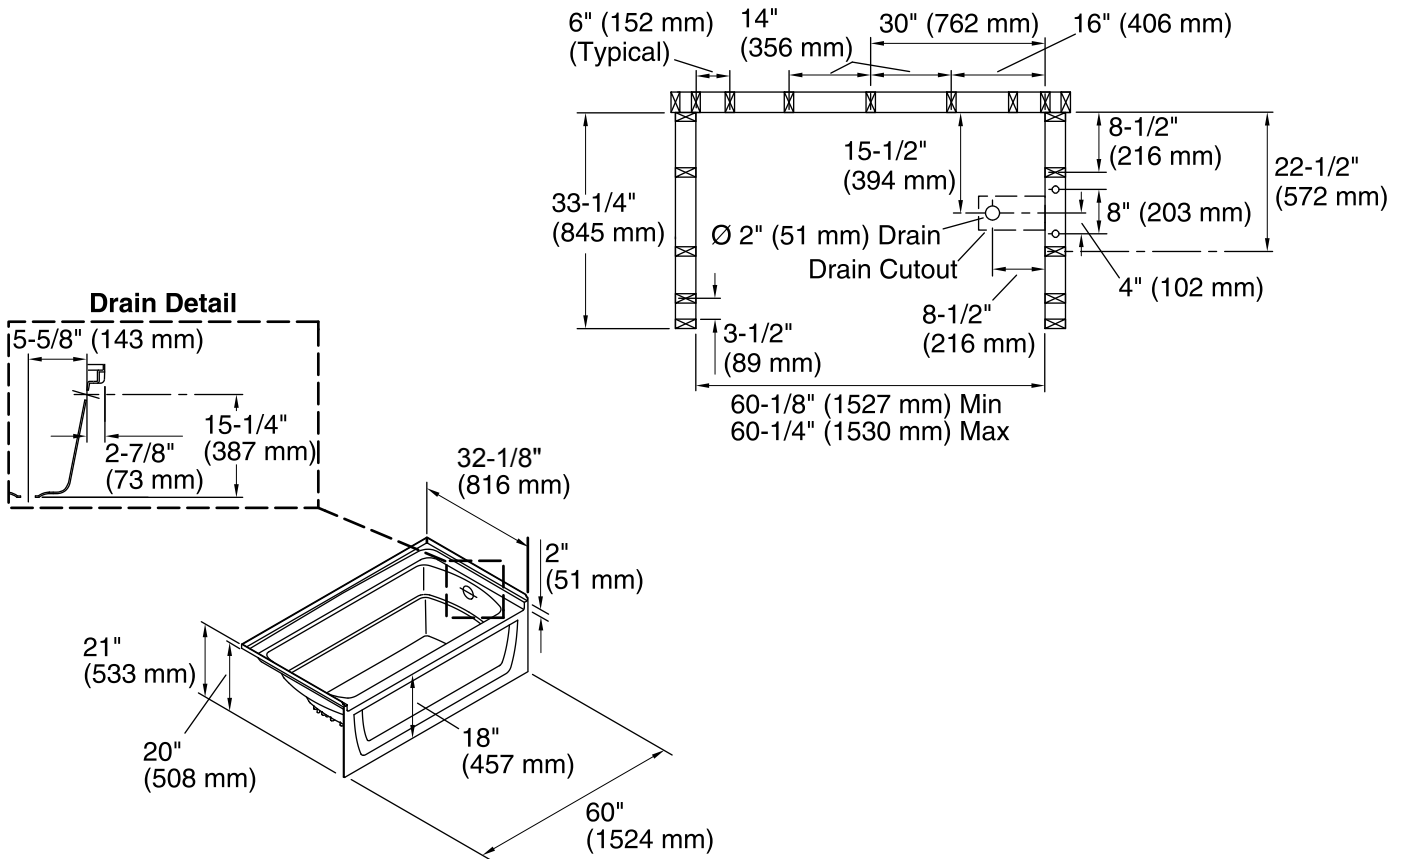

Features

- Extra deep bathing well for added comfort.
- 18" (457 mm) bath depth (floor to top of threshold).
- Durable high-gloss finish provides a smooth, shiny surface that is easy to clean.
- Bath and integral apron eliminates installation step.
- 2" wainscot allows tile installation above bath deck.
- 60" (1524 mm) x 32" (813 mm) x 20" (508 mm) complete unit finished dimensions.

Color	Code	Description
	0	White
	96	KOHLER Biscuit

Technical Information

All product dimensions are nominal.

- Installation: Three-wall alcove
 Drain location: Right
 Basin area, bottom: 42" x 20" (1067 mm x 508 mm)
 Basin area, top: 54" x 26" (1372 mm x 660 mm)
 Water depth: 13-3/4" (349 mm)
 Water capacity: 55 gal (208.2 L)
 Minimum flat for door: 3" (76 mm)
 Maximum door width: 57-11/16" (1465 mm)

Notes

- Install this product according to the installation instructions.
 Studs should be positioned roughly as shown.
 Double studding is recommended for pivot shower door installations.
 ADA compliant when installed to the specific requirements of these regulations.