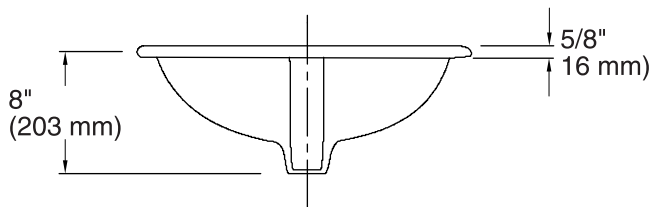

Features

- Drop-in installation
- Grade A vitreous china with a hard, glossy finish
- Single faucet hole
- Center drain and overflow

ADA

Codes/Standards

ASME A112.19.2/CSA B45.1

ADA

ICC/ANSI A117.1

STERLING® Warranty - Toilets and Lavatories

See website for detailed warranty information.

Available Colors/Finishes

Color tiles intended for reference only.

Color Code Description

	0	White
	96	KOHLER Biscuit

Technical Information

All product dimensions are nominal.

Bowl configuration:	Single
Installation:	Drop-in
Bowl area (Only):	Length: 17" (432 mm) Width: 10-7/8" (276 mm) Water depth: 4-7/8" (124 mm)
Number of deck holes:	1
Faucet hole(s):	1-3/16" (30 mm)
Drain hole:	1-3/4" (44 mm)
Template:	1003767-7, required, included