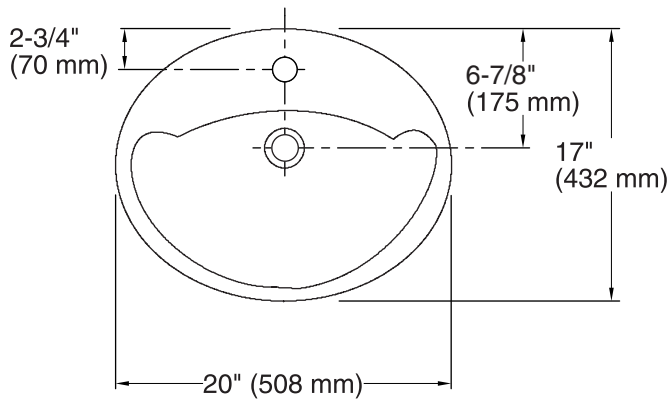

Features

- Drop-in installation
- Grade A vitreous china with a hard, glossy finish
- Single faucet hole
- Center drain and overflow

ADA

Codes/Standards

ASME A112.19.2/CSA B45.1

ADA

ICC/ANSI A117.1

STERLING® Warranty - Toilets and Lavatories

See website for detailed warranty information.

Available Colors/Finishes

Color tiles intended for reference only.

Color Code Description

	0	White
	96	KOHLER Biscuit

Technical Information

All product dimensions are nominal.

Bowl configuration:	Single
Installation:	Drop-in
Bowl area (Only):	Length: 17" (432 mm) Width: 10-7/8" (276 mm) Water depth: 4-7/8" (124 mm)
Number of deck holes:	1
Faucet hole(s):	1-3/16" (30 mm)
Drain hole:	1-3/4" (44 mm)
Template:	1003767-7, required, included