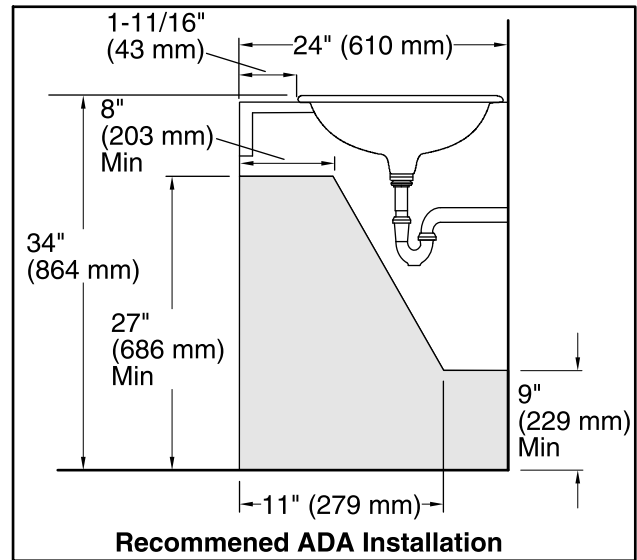

Features

- Drop-in installation
- Grade A vitreous china with a hard, glossy finish
- Single faucet hole
- Center drain and overflow

ADA

Codes/Standards

ASME A112.19.2/CSA B45.1

ADA

ICC/ANSI A117.1

STERLING® Warranty - Toilets and Lavatories

See website for detailed warranty information.

Available Colors/Finishes

Color tiles intended for reference only.

Color Code Description

	0	White
	96	KOHLER Biscuit

Technical Information

All product dimensions are nominal.

Bowl configuration:	Single
Installation:	Drop-in
Bowl area (Only):	Length: 17" (432 mm) Width: 10-7/8" (276 mm) Water depth: 4-7/8" (124 mm)
Number of deck holes:	1
Faucet hole(s):	1-3/16" (30 mm)
Drain hole:	1-3/4" (44 mm)
Template:	1003767-7, required, included

Notes

Install this product according to the installation instructions.

Measure your actual product for roughing-in details.

ADA compliant when installed to the specific requirements of these regulations.