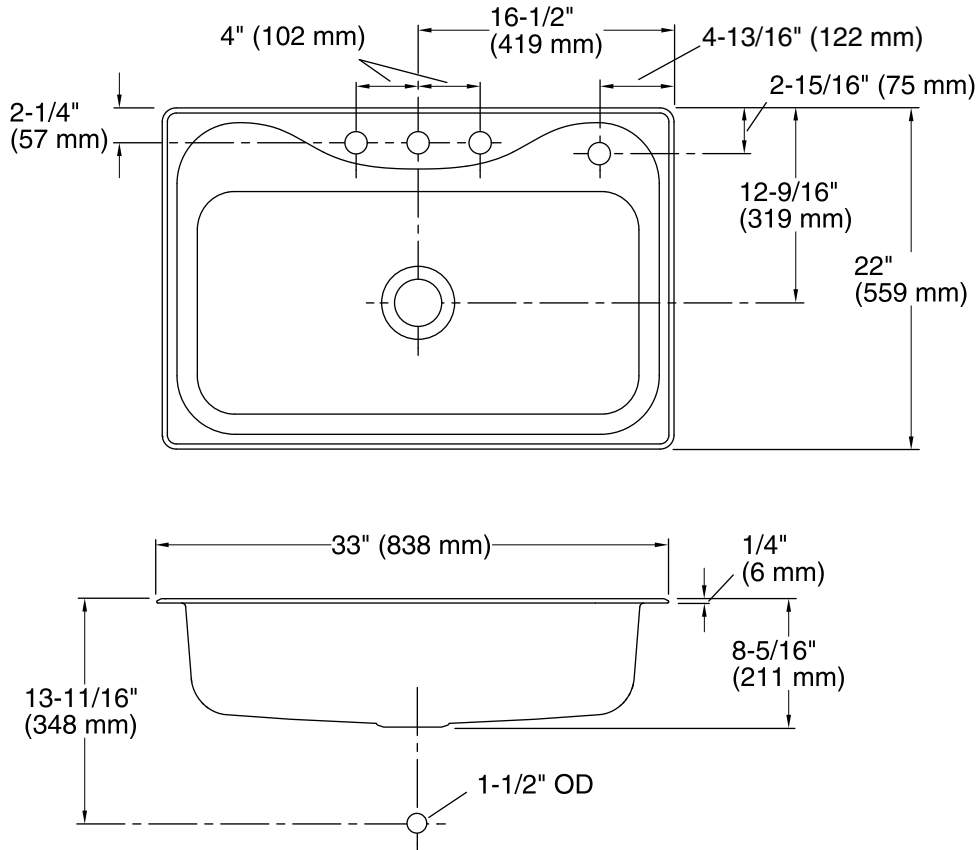

## Features

- Top-mount
- Four faucet holes
- 8"-deep single bowl
- 3-5/8" drain opening
- Stainless steel with satin deck and luster bowl finish
- SilentShield technology
- 20-gauge stainless steel
- Lifetime limited warranty

For the most current Specification Sheet, go to [www.sterlingplumbing.com](http://www.sterlingplumbing.com).

4-25-2019 20:10 - US/CA

**Technical Information**

All product dimensions are nominal.

- Installation: Top-mount
- Bowl area (Only): Length: 29-3/16" (742 mm)  
Width: 15-1/16" (383 mm)  
Bowl depth: 8" (203 mm)  
Water depth: 8" (203 mm)
- Number of deck holes: 4
- Faucet hole spacing: 4" (102 mm)
- Faucet hole(s): 1-7/16" (37 mm)
- Soap/Lotion hole: 1-7/16" (37 mm)
- Drain hole: 3-5/8" (92 mm)