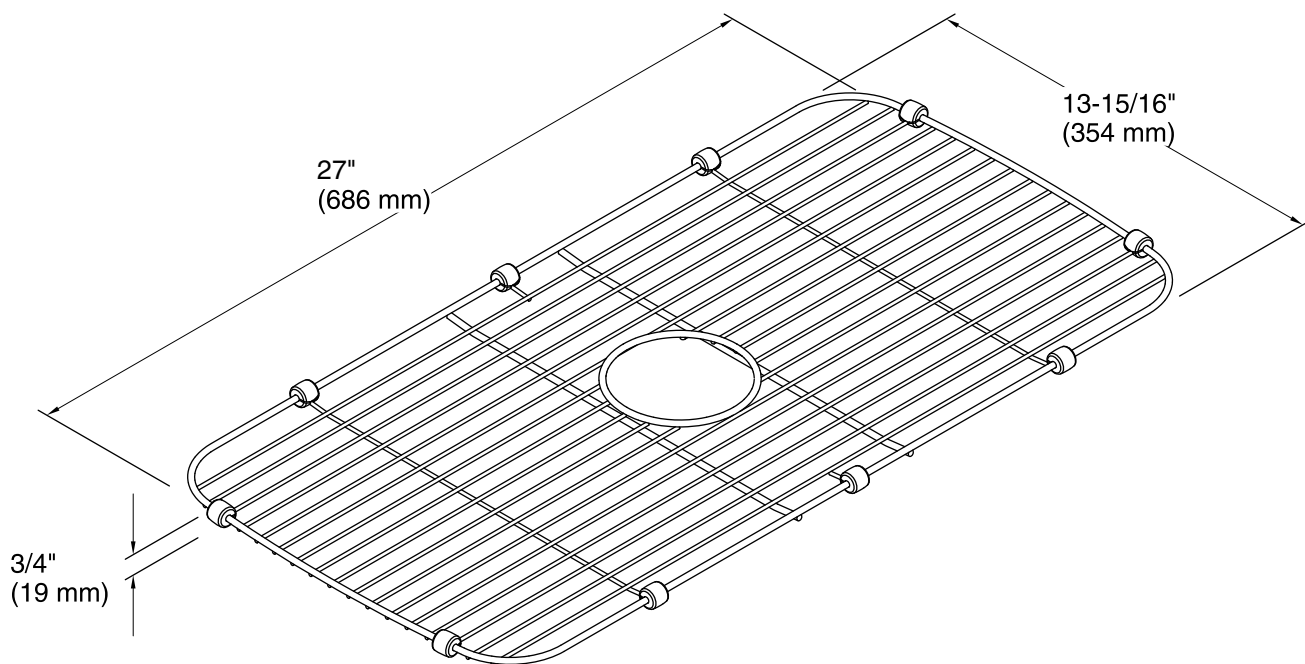

Technical Information

All product dimensions are nominal.