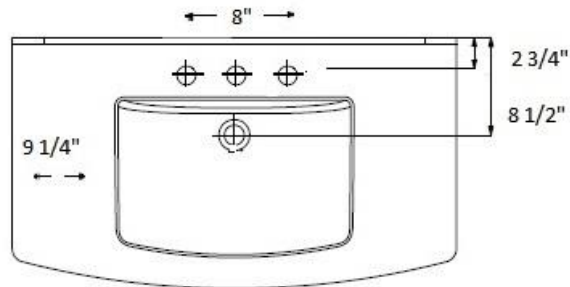

Strom Plumbing

BY
Sign of  the Crab

Ph: (916) 638-2722 / Fax: (916) 638-2725

Installation Information

Item #P1122 Console Sink

Bowl size:
21" x 12 3/4"

Bowl depth is 6"