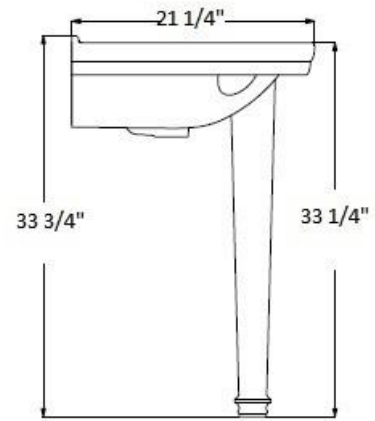

Strom Plumbing

BY
Sign of  the Crab

Ph: (916) 638-2722 / Fax: (916) 638-2725

Installation Information

Item #P1122 Console Sink

Bowl size:
21" x 12 3/4"

Bowl depth is 6"