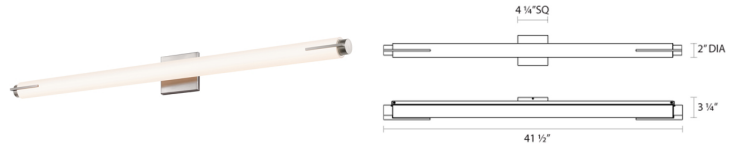

Project:

Tubo Slim LED Bath Bar Spec Sheet

SKU: 2433.13-ST Learn more at:
<https://sonnemanlight.com/tubo-slim-led-bath-bar>

Description: **Elegantly slender tubular glass LED bath bar and sconce lighting system.** Available with custom end trims, in a choice of finishes and sizes. Also available as a [Sconce](#) and [Panel Sconce](#).

Type #:

Dimensions

Height:	4.25"
Width:	41.5"
Extends:	3.25"
Minimum Extension:	3.25"
Maximum Extension:	3.25"
Size:	40"
Canopy/Backplate/Base Depth:	4.25
Canopy/Backplate/Base Height:	4.25

Electrical Specs

Installation

Installation:	Licensed electrician required
Installation Orientation:	Any Orientation

Shipping

Carton 1 L x W x H:	44" X 7" X 7"
Carton 1 Gross Weight:	5 LBS
Fixture Weight:	5

Shade

Shade 1 Material:	Tubular Etched Glass
-------------------	----------------------