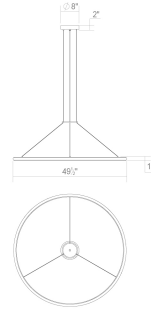

Project:

Luna 48" Round LED Pendant Spec Sheet

SKU: 2234.16 Learn more at:
<https://sonnemanlight.com/luna-round-led-pendant>

Description: Luna's soft round profile sweeps circumferentially into a smooth composition of interior and exterior illumination. Suspended delicately from minimal cables, Luna rings in several sizes can be composed in an intersecting array across a larger space or placed singly to render light with a dramatic minimal presence.

Type #:

Dimensions

Height: 1.5
Diameter: 49.5
Size: 48"

Electrical Specs

Bulb(s) Included?: Yes
Bulb 1 Type: Integral LED
Bulb Quantity: 2
Input Voltage: 120-277VAC
Wattage: 78
Initial Lumens: 8480
Delivered Lumens: 5780
Color Temperature: 3000K
CRI: 90
Power Supply Type: Driver
Power Supply Quantity: 2
Power Supply Location: Canopy
Dimming Type: TRIAC/ELV/
0-10V

Installation

Installation: Licensed electrician required
Sloped Ceiling Compatible?: Not Compatible
Cord Length: 20'
Adjustable Cord/Cable
Minimum Hanging Height: 28
Maximum Hanging Height: 241.5

Shade

Shade 1 Material: Acrylic
Shade 2 Color: White