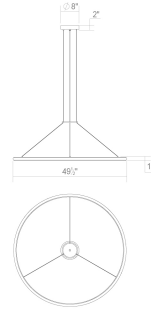

Project:

Luna 48" Round LED Pendant Spec Sheet

SKU: 2234.14 Learn more at:
<https://sonnemanlight.com/luna-round-led-pendant>

Description: Luna's soft round profile sweeps circumferentially into a smooth composition of interior and exterior illumination. Suspended delicately from minimal cables, Luna rings in several sizes can be composed in an intersecting array across a larger space or placed singly to render light with a dramatic minimal presence.

Type #:

Dimensions

Height: 1.5
Diameter: 49.5
Size: 48"

Electrical Specs

Bulb(s) Included?: Yes
Bulb 1 Type: Integral LED
Bulb Quantity: 2
Input Voltage: 120-277VAC
Wattage: 78
Initial Lumens: 8480
Delivered Lumens: 5780
Color Temperature: 3000K
CRI: 90
Power Supply Type: Driver
Power Supply Quantity: 2
Power Supply Location: Canopy
Dimming Type: TRIAC/ELV/
0-10V

Installation

Installation: Licensed electrician required
Sloped Ceiling Compatible?: Not Compatible
Cord Length: 20' Adjustable Cord/Cable
Minimum Hanging Height: 28
Maximum Hanging Height: 241.5

Shade

Shade 1 Material: Acrylic
Shade 2 Color: White