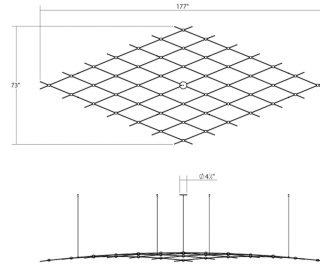

Project:

Constellation Aquarius Chandelier Major Spec Sheet

SKU: 21Q13-RW7712-27 Learn more at:
<https://sonnemanlight.com/constellation-aquarius>

Description: Aquarius is "The Great One;" it is a broad constellation of uniform brightness across a vast space of sky. Expansive, covering a large range of space, Aquarius is the latest innovative design configuration of our Constellation architectural lighting system. Constellation Aquarius is available in sizes: Minor, Medius, and Major.

Type #:

Dimensions

Height:	1.5"
Width:	177"
Length:	73"
Canopy/Backplate/Base:	4.5"
Size:	Major
Canopy/Backplate/Base Height:	0.5

Electrical Specs

Bulb(s) Included?:	Yes
Bulb 1 Type:	Integral LED
Bulb Quantity:	1
Input Voltage:	100-277VAC
Wattage:	98
Initial Lumens:	12120
Delivered Lumens:	8490
Color Temperature:	2700K
CRI:	90
Power Supply Type:	Driver
Power Supply Quantity:	1
Power Supply Location:	Remote
Dimming Type:	TRIAC & ELV @120V / 0-10V
Bulb Max Wattage:	98