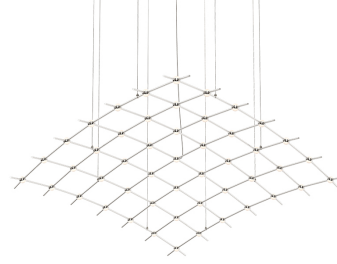

Project:

Constellation Aquarius Chandelier Major Spec Sheet

SKU: 21Q13-RW7712-27 Learn more at:
<https://sonnemanlight.com/constellation-aquarius>

Description: Aquarius is "The Great One;" it is a broad constellation of uniform brightness across a vast space of sky. Expansive, covering a large range of space, Aquarius is the latest innovative design configuration of our Constellation architectural lighting system. Constellation Aquarius is available in sizes: Minor, Medius, and Major.

Type #:

Dimensions

Height:	1.5"
Width:	177"
Length:	73"
Canopy/Backplate/Base:	4.5"
Size:	Major
Canopy/Backplate/Base Height:	0.5

Electrical Specs

Bulb(s) Included?:	Yes
Bulb 1 Type:	Integral LED
Bulb Quantity:	1
Input Voltage:	100-277VAC
Wattage:	98
Initial Lumens:	12120
Delivered Lumens:	8490
Color Temperature:	2700K
CRI:	90
Power Supply Type:	Driver
Power Supply Quantity:	1
Power Supply Location:	Remote
Dimming Type:	TRIAC & ELV @120V / 0-10V
Bulb Max Wattage:	98

Installation

Installation:	Licensed electrician required, multi-step installation
Sloped Ceiling Compatible?:	Adapter Available

Shade

Lens Type:	White Optical Acrylic Lens
Shade 1 Material:	Acrylic

Available Finishes

Available Finishes: Satin Nickel w/Clear Faceted Acrylic Lens, Satin Nickel w/White Optical Acrylic Lens

General Listings

Certification:	C-ETL-US
Color/Finish:	Satin Nickel (.13)
Dark Sky Friendly:	N