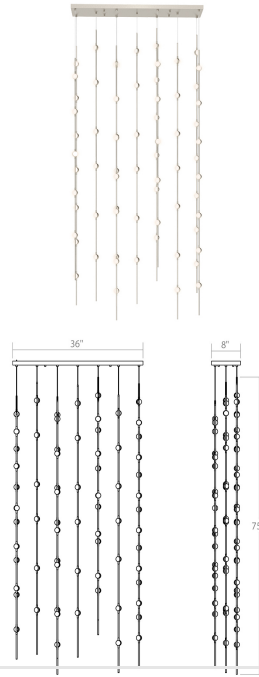

# Constellation Andromeda Chandelier Spec Sheet

SKU: 2166.13W-27    Learn more at:  
<https://sonnemanlight.com/constellation-andromeda-chandelier>

Description: LED hubs connected in linear strands of various lengths are suspended to form dramatically powerful luminance within a vertical space. Available in a variety of sizes and configurations, with lens options of crystal facets or soft white, Constellation Andromeda can also be customized for your project.

## Dimensions

Height:	75"
Width:	36"
Length:	8"
Diameter:	6"
Shape:	Rectangle
Size:	36"
Canopy/Backplate/Base Width:	36
Canopy/Backplate/Base Depth:	8
Canopy/Backplate/Base Height:	1

## Shade

Lens Type:	White Optical Acrylic Lens
Shade 1 Material:	White Optical Acrylic

## Available Finishes

Available Finishes: Satin Nickel w/Clear Faceted Acrylic Lens, Satin Nickel w/White Optical Acrylic Lens