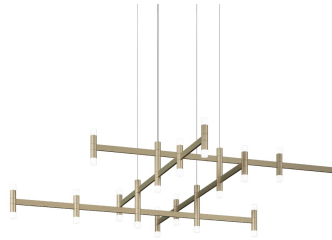

# Systema Staccato Hash Pendant Spec Sheet

SKU: 1791.14 Learn more at:  
<https://sonnemanlight.com/systema-staccato-hash-pendant>

Description: Lightly scaled geometric elements form expansive intersecting or linear constructions of modern minimalism in a variety of configurations with a range of available luminaires. Crisp rectilinear bars support minimal tubular elements with luminous trims, extensions, or shaded reflectors for general and directed lighting functionality. The Systema Staccato Hash Pendant includes Drum Trims. [Alternate trims](#) can be ordered separately.

## Dimensions

Height: 16.5  
Length: 69.75  
Diameter: 48  
Size: Standard