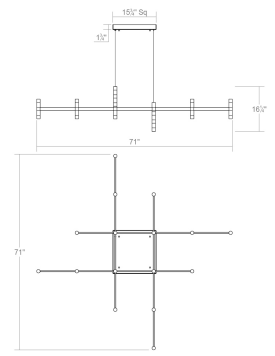

# Systema Staccato Hash Pendant Spec Sheet

SKU: 1791.14 Learn more at:  
<https://sonnemanlight.com/systema-staccato-hash-pendant>

Description: Lightly scaled geometric elements form expansive intersecting or linear constructions of modern minimalism in a variety of configurations with a range of available luminaires. Crisp rectilinear bars support minimal tubular elements with luminous trims, extensions, or shaded reflectors for general and directed lighting functionality. The Systema Staccato Hash Pendant includes Drum Trims. [Alternate trims](#) can be ordered separately.

## Dimensions

Height: 16.5  
Length: 69.75  
Diameter: 48  
Size: Standard