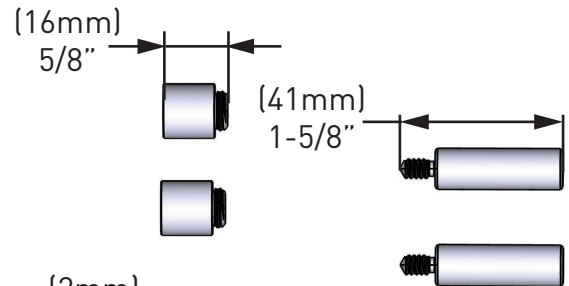

For warranty or additional information, contact:

US Customers

U.S.A.
houseofrohl.com/support
1-800-777-9762

QUEBEC / MARITIMES / WESTERN CANADA
QUÉBEC / MARITIMES / OUEST CANADIEN
QUEBEC / MARITIMOS / CANADA OCCIDENTAL
houseofrohl.ca/support
1-866-473-8442

Canadian Customers

ONTARIO
houseofrohl.ca/support
1-800-287-5354