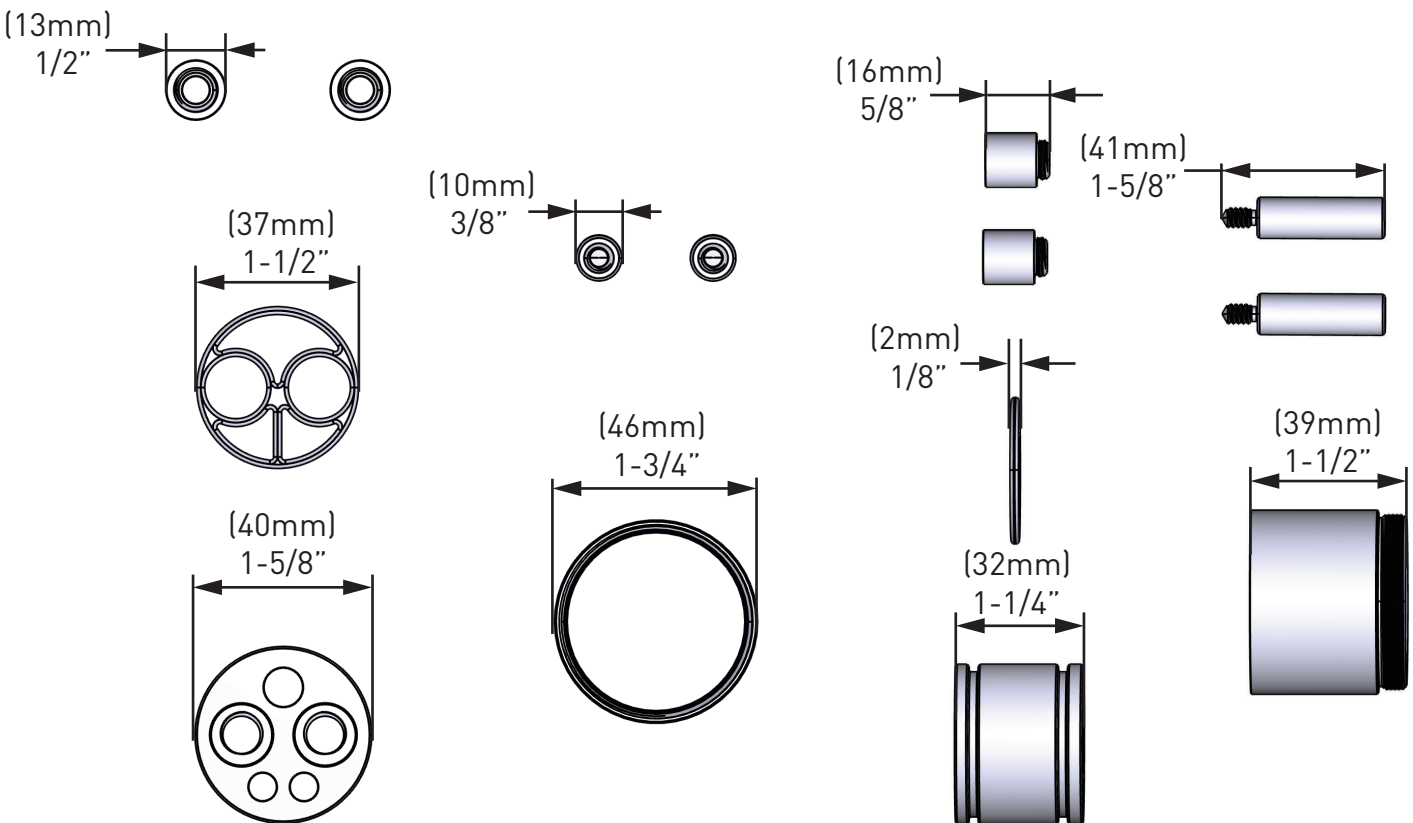

For warranty or additional information, contact:

US Customers

U.S.A.
houseofrohl.com/support
1-800-777-9762

QUEBEC / MARITIMES / WESTERN CANADA
QUÉBEC / MARITIMES / OUEST CANADIEN
QUEBEC / MARITIMOS / CANADA OCCIDENTAL
houseofrohl.ca/support
1-866-473-8442

Canadian Customers

ONTARIO
houseofrohl.ca/support
1-800-287-5354