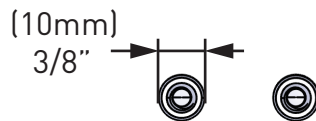

For warranty or additional information, contact:

US Customers

U.S.A.
houseofrohl.com/support
1-800-777-9762

QUEBEC / MARITIMES / WESTERN CANADA
QUÉBEC / MARITIMES / OUEST CANADIEN
QUEBEC / MARITIMOS / CANADA OCCIDENTAL
houseofrohl.ca/support
1-866-473-8442

Canadian Customers

ONTARIO
houseofrohl.ca/support
1-800-287-5354