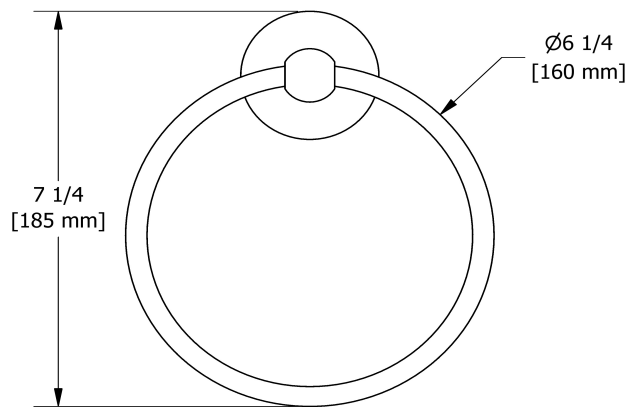

Towel ring
MM7

Specifications

Description

- 4 anchor points

Available colors

- C : Chrome
- BN : Brushed Nickel (PVD)
- PN : Polished Nickel (PVD)
- BK : Black

Sizes, models and finishes may differ from those presented.