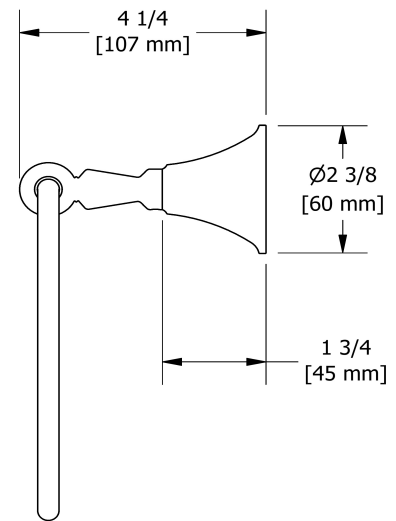

Towel ring
MM7

Specifications

Description

- 4 anchor points

Available colors

- C : Chrome
- BN : Brushed Nickel (PVD)
- PN : Polished Nickel (PVD)
- BK : Black

Sizes, models and finishes may differ from those presented.