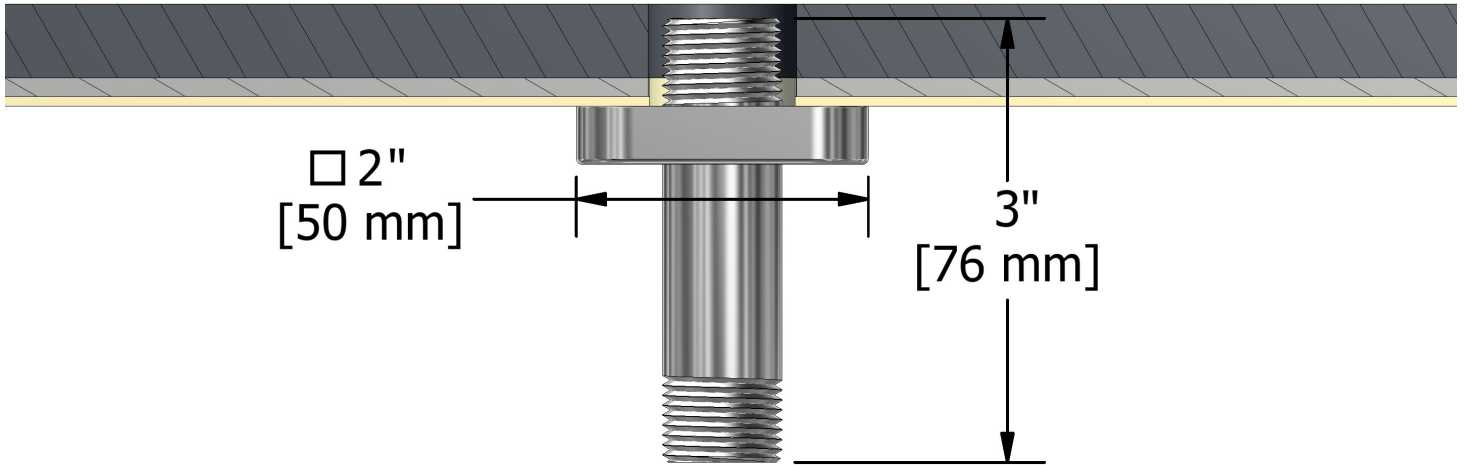

Sizes, models and finishes may differ from thoses presented.

Warranty

This **Riobel Inc.** product you have purchased carries a Limited Lifetime Warranty on the chrome, PVD finish, blacks and all working parts and is guaranteed from the initial purchase date against all manufacturing defects. All other finishes, including plastic components, are guaranteed for one year. All electric and/or electronic parts are covered by a 5-year limited warranty.

Customer Service

Ontario, West Canada : 888-287-5354 Quebec, Maritimes, United States : 866-473-8442

2020.06.11