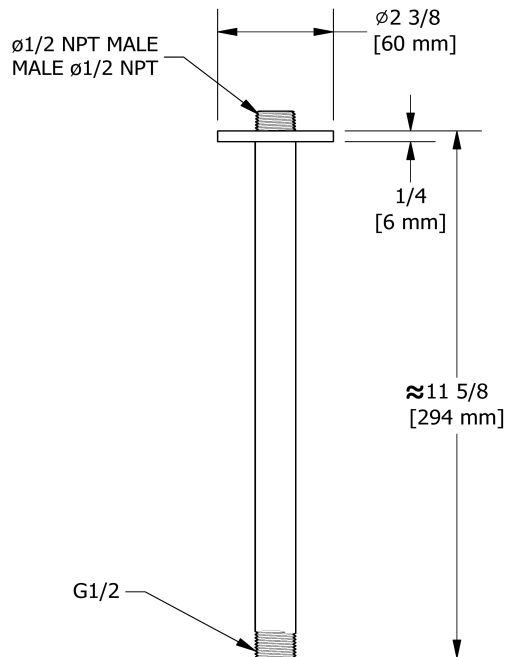

Sizes, models and finishes may differ from those presented.

Warranty

This **Riobel Inc.** product you have purchased carries a Limited Lifetime Warranty on the chrome, PVD finish, blacks and all working parts and is guaranteed from the initial purchase date against all manufacturing defects. All other finishes, including plastic components, are guaranteed for one year. All electric and/or electronic parts are covered by a 5-year limited warranty.

Customer Service

Ontario, West Canada : 888-287-5354 Quebec, Maritimes, United States : 866-473-8442