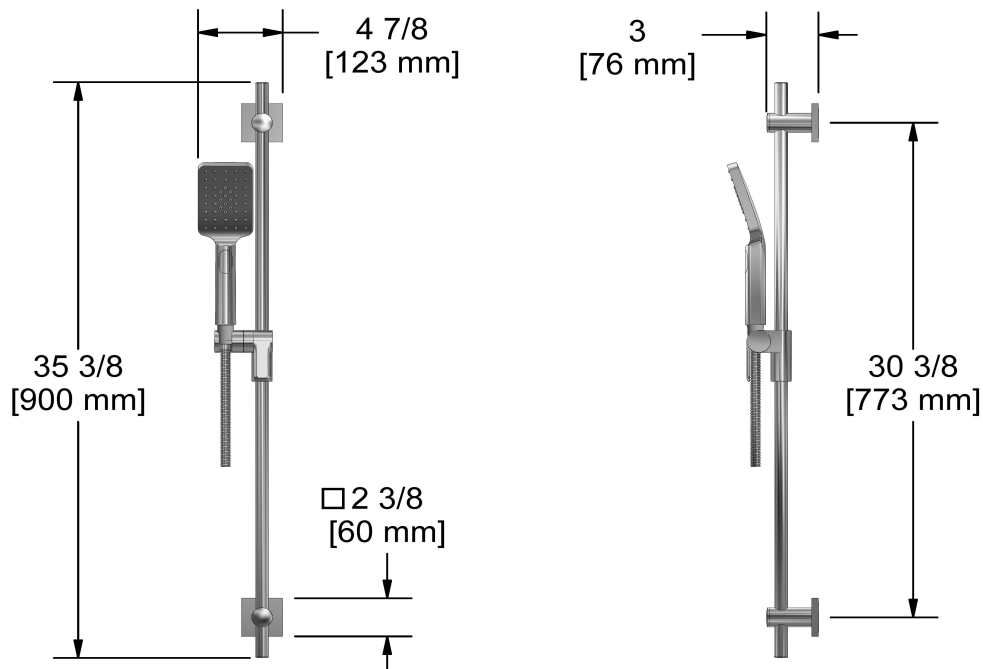

Certifications

- CSA B125.1
- ASME A112.18.1
- CMR248 Approval

Sizes, models and finishes may differ from those presented.

Warranty

This **Riobel Inc.** product you have purchased carries a Limited Lifetime Warranty on the chrome, PVD finish, blacks and all working parts and is guaranteed from the initial purchase date against all manufacturing defects. All other finishes, including plastic components, are guaranteed for one year. All electric and/or electronic parts are covered by a 5-year limited warranty.

Customer Service

Ontario, West Canada : 888-287-5354 Quebec, Maritimes, United States : 866-473-8442