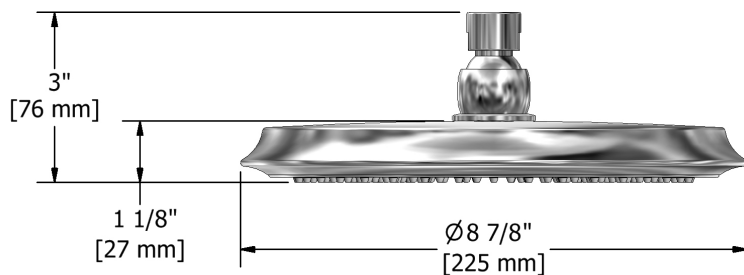

Sizes, models and finishes may differ from those presented.

Warranty

This **Riobel Inc.** product you have purchased carries a Limited Lifetime Warranty on the chrome, PVD finish, blacks and all working parts and is guaranteed from the initial purchase date against all manufacturing defects. All other finishes, including plastic components, are guaranteed for one year. All electric and/or electronic parts are covered by a 5-year limited warranty.

Customer Service

Ontario, West Canada : 888-287-5354 Quebec, Maritimes, United States : 866-473-8442