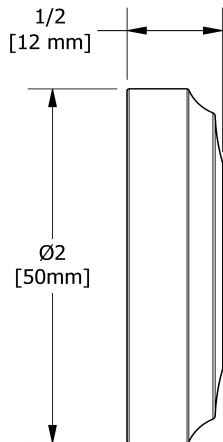

Sizes, models and finishes may differ from thoses presented.

Warranty

This **Riobel Inc.** product you have purchased carries a Limited Lifetime Warranty on the chrome, PVD finish, blacks and all working parts and is guaranteed from the initial purchase date against all manufacturing defects. All other finishes, including plastic components, are guaranteed for one year. All electric and/or electronic parts are covered by a 5-year limited warranty.

Customer Service

Ontario, West Canada : 888-287-5354 Quebec, Maritimes, United States : 866-473-8442

2020.06.11