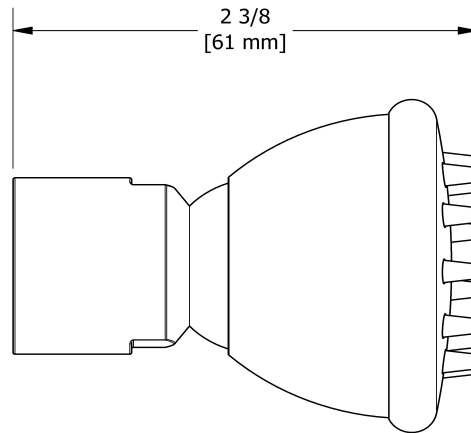

Sizes, models and finishes may differ from thoses presented.

Warranty

This **Riobel Inc.** product you have purchased carries a Limited Lifetime Warranty on the chrome, PVD finish, blacks and all working parts and is guaranteed from the initial purchase date against all manufacturing defects. All other finishes, including plastic components, are guaranteed for one year. All electric and/or electronic parts are covered by a 5-year limited warranty.

Customer Service

Ontario, West Canada : 888-287-5354 Quebec, Maritimes, United States : 866-473-8442

2020.06.11