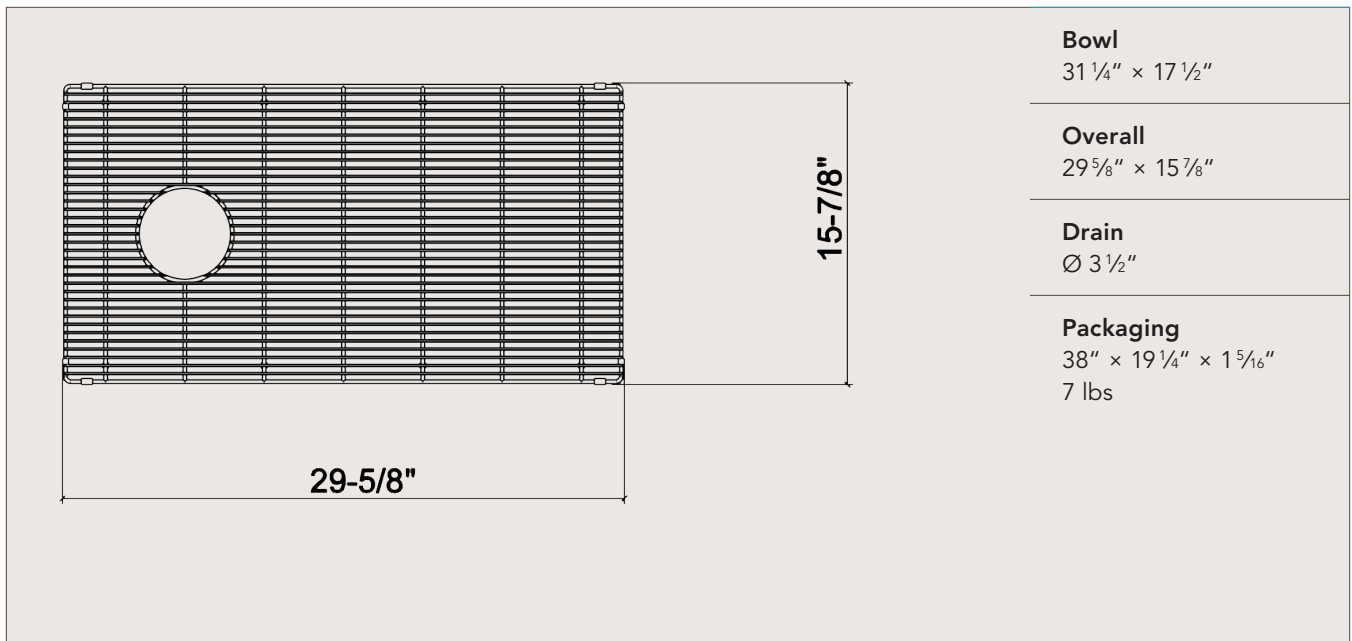

TM40-G-3117

ProTerra M40

Grid

For fireclay kitchen sink

Features

- Fits ProTerra M40 collection sink
- Made of stainless steel 304 series (18/10), electropolished
- Sturdy, close-knit construction
- Ideal to protect your dishes and the finish of your fireclay sink
- Rubber bumper feet clipped on the grid contour for better stability and protection