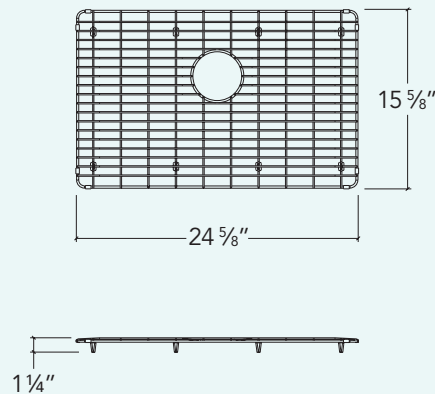

IH-G-2516

ProInox H0 + H75

Grid

For stainless steel kitchen sink

Bowl

25" × 16"

Overall

24 5/8" × 15 5/8" × 1 1/4"

Drain

Ø 3 1/2"

Packaging

38" × 19 1/4" × 1 5/16"

7 lbs

Features and benefits

- 304 electro polished stainless steel
- Silicone legs and bumpers prevent the grid from sliding around and scratching the sink
- Prevents dishes and silverware from striking the bottom of the sink
- Lets water drain away from items placed in the sink
- Provides a flat, stable surface to place things on