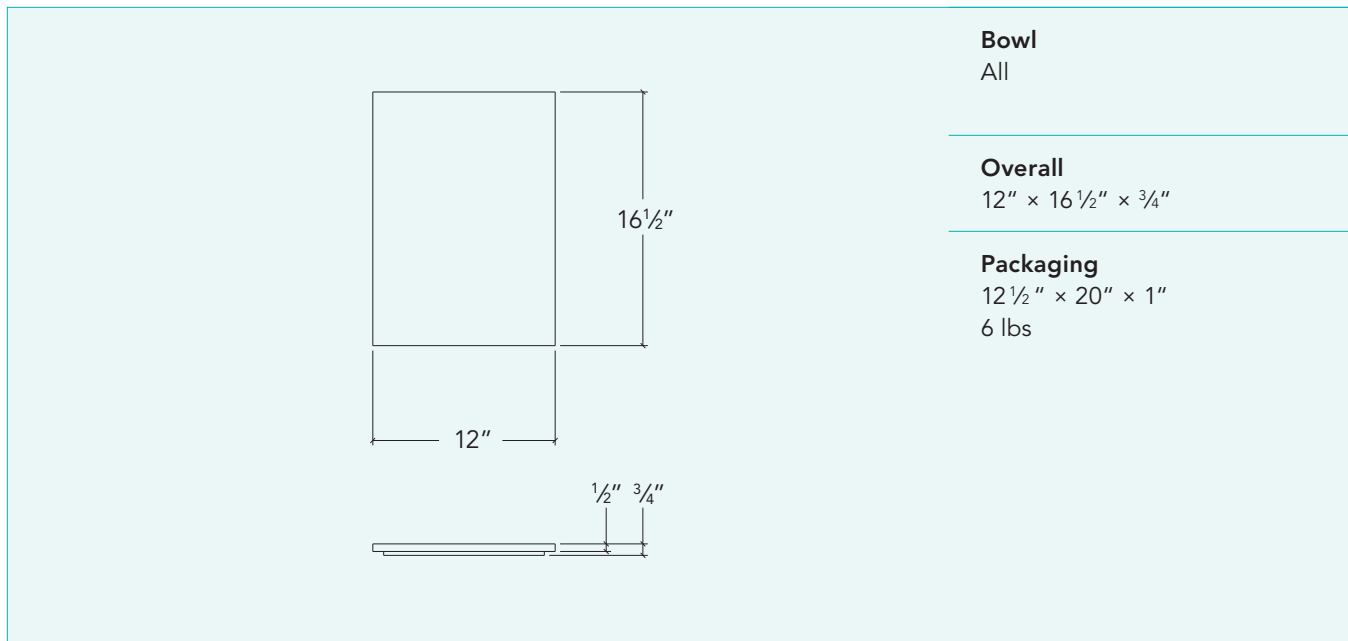

IH-BB-16-WH

Prolnox H0 + H75

Plastic cutting board

For stainless steel kitchen sink

Features and benefits

- HDPE Sanalite® material
- White color plastic
- Sits directly over the sink
- NSF certified and meet FDA Regulation, safe for all food preparation