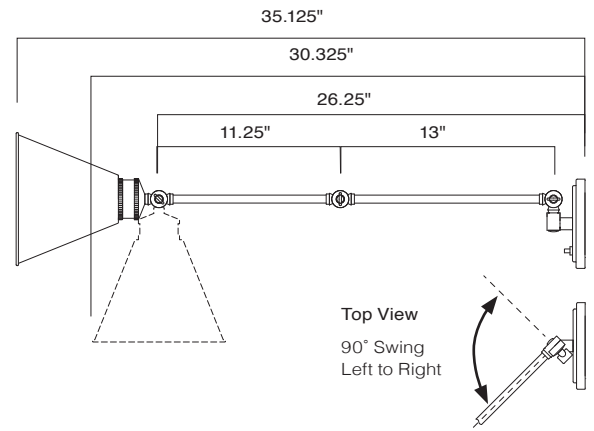

Aged Brass (AG)

Product Name / Model / Dimensions				Finish Options	Shade	Lamping Options
Aiden Swing Arm - 8475				<b>Standard</b> Aged Brass (AG) Architectural Bronze (AR) Brushed Nickel (BN)	<b>Standard</b> Metal Shade (MS) 6.5" H x 8" W Painted White Inside	<b>Standard</b> Incandescent (1) 60 Watt Edison
Height	Width	Projection	Max Extension			
18.5"	8"	5.5"	20"			
Hard wire or plug-in ON/OFF switch on blackplate ships with 7' cord						