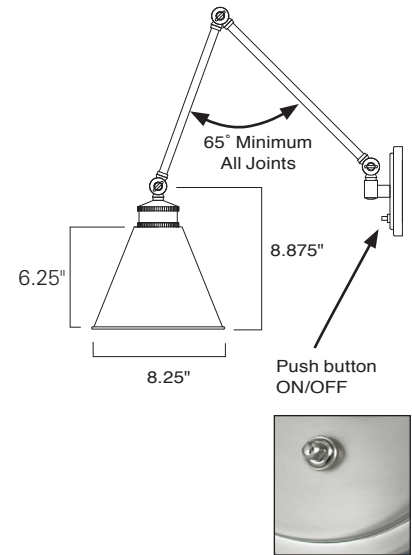

Aged Brass (AG)

Product Name / Model / Dimensions				Finish Options	Shade	Lamping Options
Aiden Swing Arm - 8475				<b>Standard</b> Aged Brass (AG) Architectural Bronze (AR) Brushed Nickel (BN)	<b>Standard</b> Metal Shade (MS) 6.5" H x 8" W Painted White Inside	<b>Standard</b> Incandescent (1) 60 Watt Edison
Height	Width	Projection	Max Extension			
18.5"	8"	5.5"	20"			
Hard wire or plug-in ON/OFF switch on blackplate ships with 7' cord						