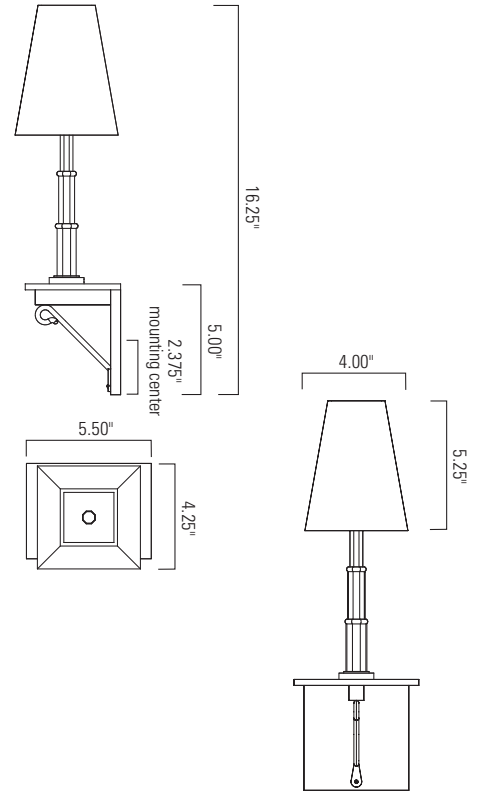

Norwell Lighting

Product Name **Metro**
 Model Number **8215**
 Project Name _____
 Fixture Type _____ Quantity _____

Metro - 8215 Polished Nickel (PN) Shiny Opal (SO)

Polished Brass (PB)

IN LED ADA

Product Name / Model / Dimensions			Finish Options	Glass	Lamping Options
Metro - 8215			Standard Brushed Nickel (BN) Polished Nickel (PN)	Standard Shiny Opal (SO) 5.25" H X 4" W	Standard LED (LED) 430lm 3000K CCT *dimmmable *Refer to Norwellinc.com for LED Specifications
Height	Width	Projection			
16.25"	5.5"	4.25"			