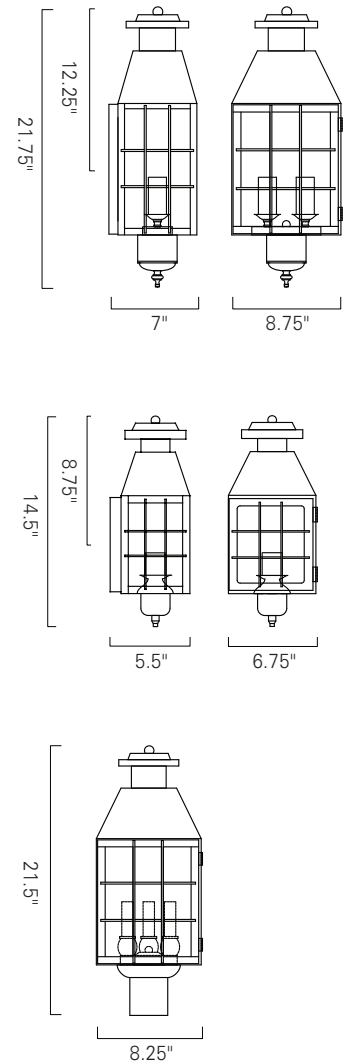

Norwell Lighting

Product Name **American Heritage**
 Model Number **1093 1059 1056**
 Project Name _____
 Fixture Type _____ Quantity _____

INC

Product Name / Model / Dimensions					Finish Options	Glass	Lamping Options
American Heritage Large Wall - 1093 American Heritage Small Wall - 1059 American Heritage Post - 1056					Standard Black (BL) Bronze (BR)	Standard Clear (CL) Seedy (SE)	Standard Incandescent 1093 - (2) 60 Watt Edison 1059 - (1) 60 Watt Edison 1056 - (3) 40 Watt Candelabra
	Height	Width	Projection	TTO			
1093	21.75"	8.75"	7"	12.25"			
1059	14.5"	6.75"	5.5"	8.75"			
1056	21.5"	8.25"					
1093 Backplate 10" H x 8" W 1059 Backplate 6.5" H x 5.75" W							