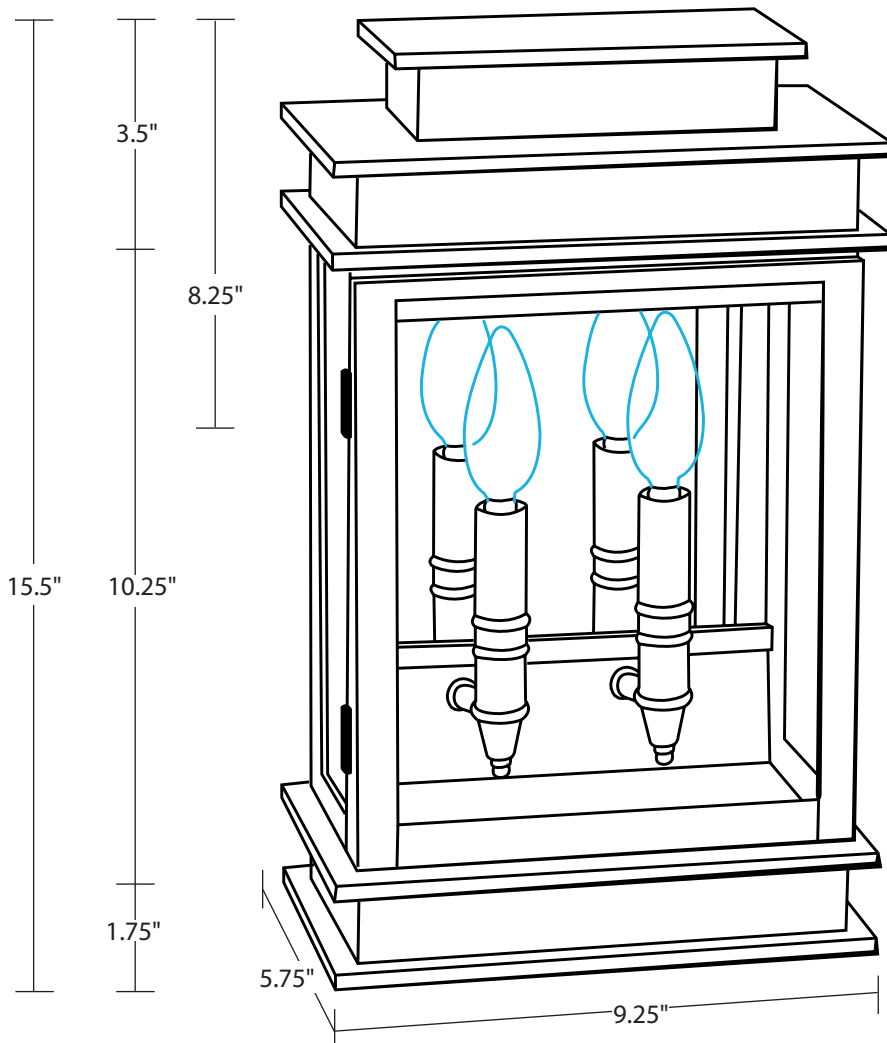

Northeast Lantern

8811

Empire Collection
Wall Sconce

Dimensions

Width: 9.25"
Depth: 5.75"
Height: 15.5"

Mounting Height: 8.25"
Mounting Area: 7.5" x 9"

Socket Options:

(LT2) 2 Light Candelabra;
60 watt max