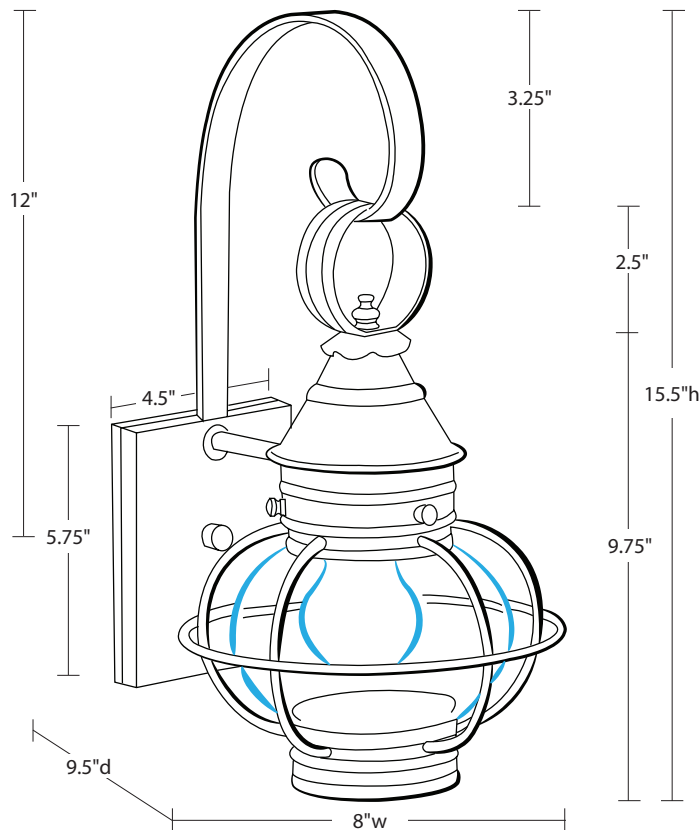

Northeast Lantern

2511

Onion Collection
Wall Sconce

Dimensions

Width: 8"
Depth: 9.5"
Height: 15.5"

Mounting Height: 12"
Mounting Area: 4.5" x 5.75"

Socket Option(s)

(MED) Medium Base; 75 watt max