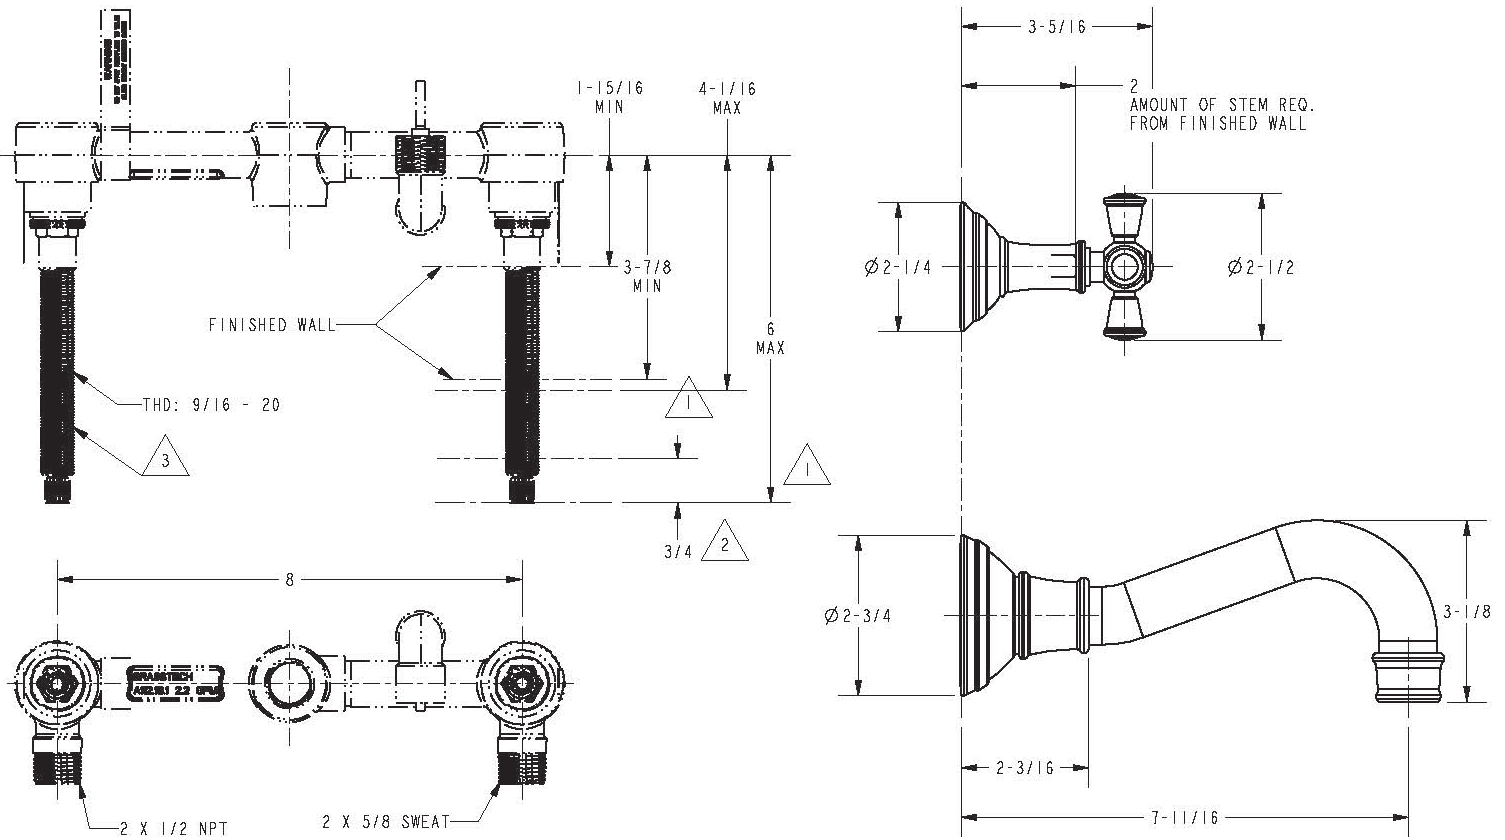

JACOBEAN

Features

- Solid brass construction
- ADA compliant traditional cross handles
- 8-5/16" (21.1 cm) spout length
- 1/2" NPT spout inlet fitting
- Intended for use with Newport Brass rough valve as specified (Required Accessory)
- Rough valve incorporates a brass valve body assembly
- Rough valve incorporates quarter-turn washerless ceramic disc valve cartridges

Required Accessory:

Both trim, above, and rough valve, below, must be specified.

Application	Tub Only Valve*	Wall Lavatory Valve	Tub Only Valve*	Wall Lavatory Valve
Description	2-Cartridge Assembly with 16pt Spline		2-Cartridge Assembly with 20pt Spline	
Inlet/Outlet Size	1/2"	1/2"	1/2"	1/2"
Part Number	<input type="checkbox"/> 1-500	<input type="checkbox"/> 1-532	<input type="checkbox"/> 1-564	<input type="checkbox"/> 1-560
Image				

The Wall-Mounted Tub Trim shall be made of solid brass construction. Wall-Mounted Tub Trim shall include ADA compliant cross handles and a 8-5/16" (21.1 cm) tub spout that incorporates a 1/2" NPT inlet fitting. Wall-Mounted Tub Trim shall be Newport Brass Model 3-2465/____ and Newport Brass rough valve shall be 1-500.

3-2465

PRODUCT DIMENSIONS (Units are in inches)

NOTES:

1. CUT STEM AS SHOWN.
2. CUT ALL THREADS 3/4" SHORTER THAN STEM
3. PN: 1-500 TO BE SOLD SEPARATELY.

Jacobean Wall-Mounted Tub Trim 3-2465