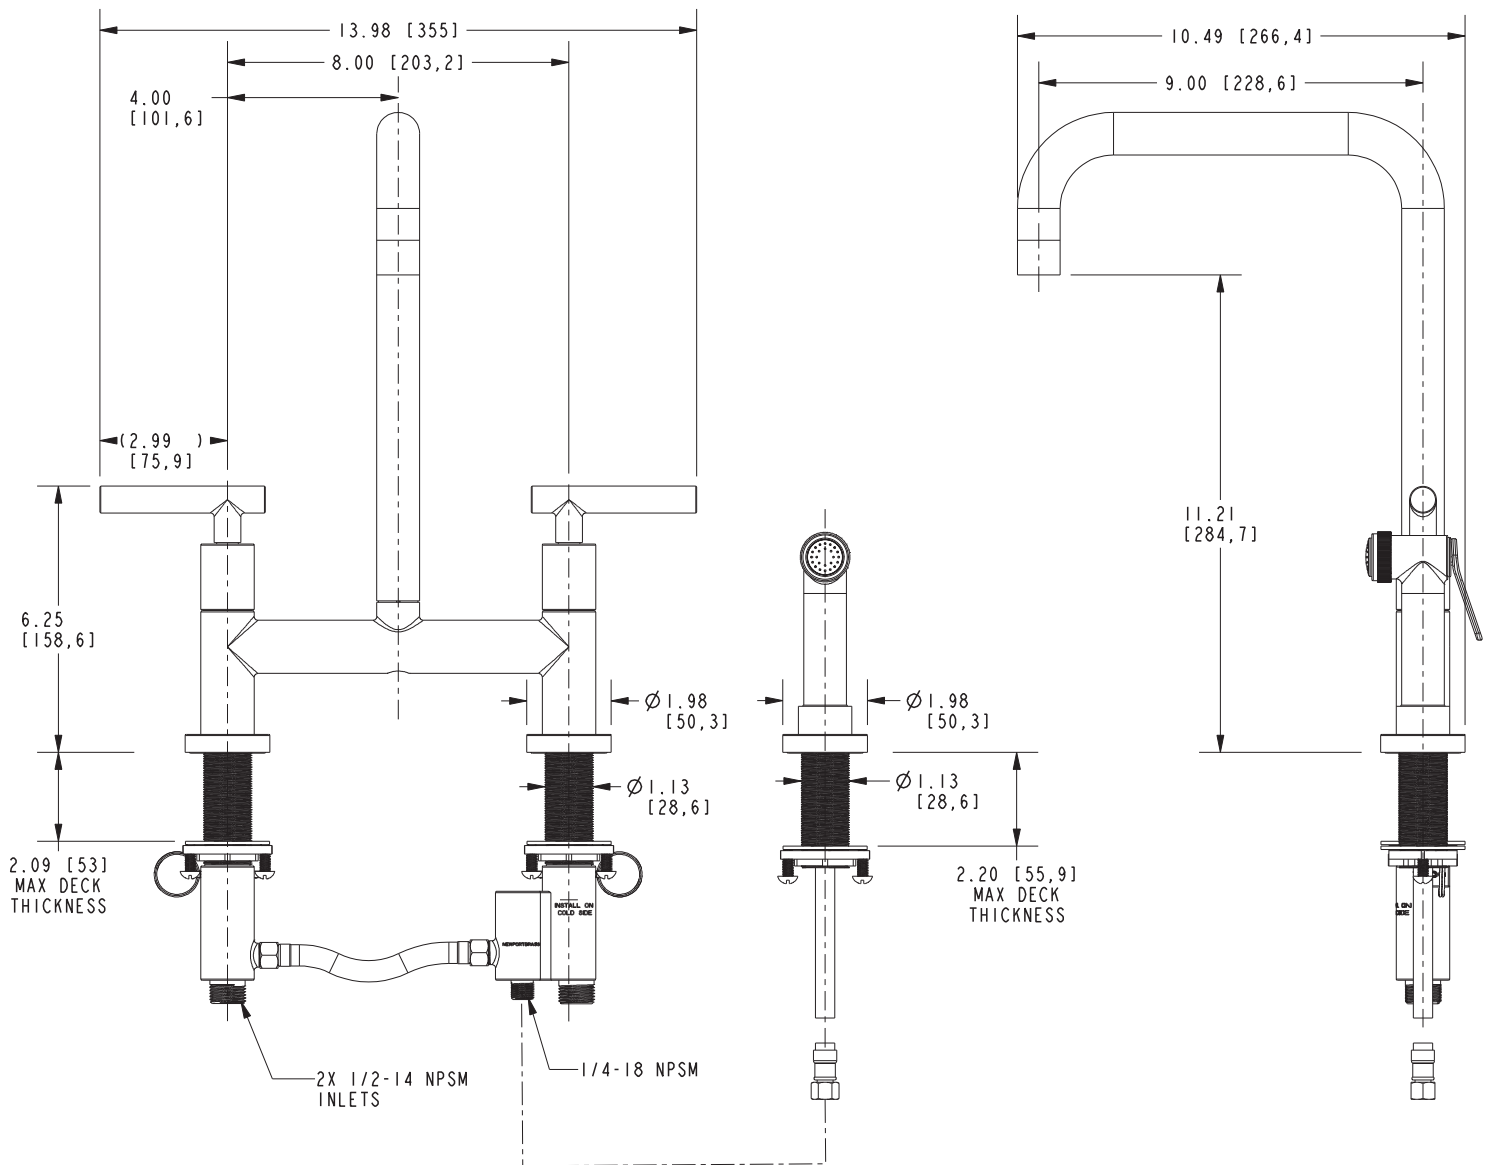

## Features

- Solid brass construction
- Bridge-style brass valve bodies
- Quarter-turn washerless ceramic disc valve cartridges
- Swivel spout assembly
- Solid brass pull-out sidespray assembly
- 11.21" (21.2 cm) spout height at outlet
- 9.00" (22.8 cm) spout reach (c-c)
- For 8.00" (20.3 cm) centers
- ADA Complaint (Handles Only)
- 1.8 GPM (6.8 LPM) Max

## Product Specification Add "Color / Finish" suffix to Model number, below.

The Bridge Style Kitchen Faucet shall be made of solid brass construction. Faucet shall incorporate a swivel spout assembly with integral side-spray diverter assembly and feature bridge-style brass valve bodies with quarter-turn washerless ceramic disc valve cartridges. Faucet shall have a 1.8 gallons (6.8 liters) per minute maximum flow rate. Product shall be for 8.00" (20.3 cm) centers. Product shall incorporate a 11.21" (28.5 cm) spout height at outlet and a 9.00" (22.8 cm) spout reach (c-c). Faucet shall incorporate traditional lever handles. Bridge-Style Kitchen Faucet with Sidespray shall be Newport Brass Model 1400-5413/\_\_\_\_ .

## PRODUCT DIMENSIONS *(Units are in inches)*