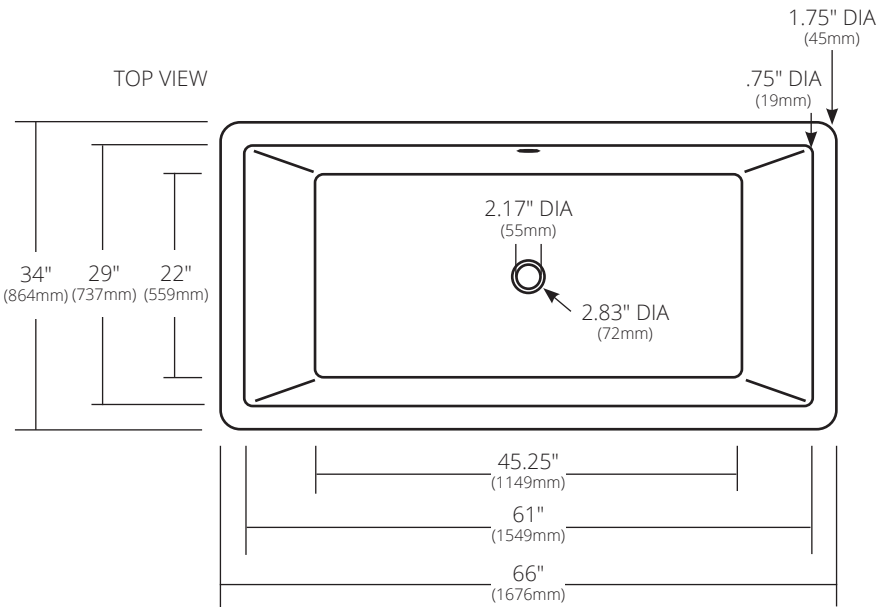

SPECIFICATIONS

MENDOCINO

NativeStone® Collection

- NST6634-A Ash
- NST6634-S Slate
- NST6634-P Pearl
- NST6634-E Earth

PRODUCT DETAILS

- 66" x 34" x 23" OD (1676mm x 864mm x 584mm)
- 2.17" (55mm) drain opening
- 2.36" (60mm) overflow hole
- Capacity: 88 gallons
- Weight: 788lbs
- Sealed with impermeable nano sealer
- Handcrafted from sustainable NativeStone®

INSTALLATION

- Freestanding bathtub

COORDINATING PRODUCTS

- Push to Seal Bath Waste & Overflow: DR290
- NativeStone Sealer®

STANDARDS COMPLIANCE

- UPC/cUPC compliant

IMPORTANT

Do NOT use tape or other adhesives on NativeStone® as it may remove the sealer.

Due to the handcrafted nature of this product, it will vary in finish, texture, and other details. Dimensions may vary up to ¼" (6mm). We strongly recommend waiting for the actual product before making any installation cuts.