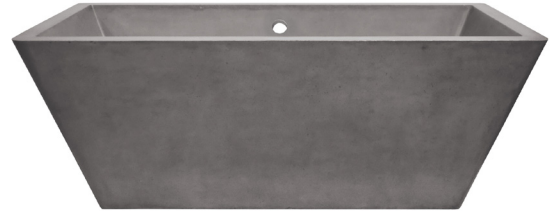

SPECIFICATIONS

MENDOCINO

NativeStone® Collection

- NST6634-A Ash
- NST6634-S Slate
- NST6634-P Pearl
- NST6634-E Earth

PRODUCT DETAILS

- 66" x 34" x 23" OD (1676mm x 864mm x 584mm)
- 2.17" (55mm) drain opening
- 2.36" (60mm) overflow hole
- Capacity: 88 gallons
- Weight: 788lbs
- Sealed with impermeable nano sealer
- Handcrafted from sustainable NativeStone®

INSTALLATION

- Freestanding bathtub

COORDINATING PRODUCTS

- Push to Seal Bath Waste & Overflow: DR290
- NativeStone Sealer®

STANDARDS COMPLIANCE

- UPC/cUPC compliant

IMPORTANT

Do NOT use tape or other adhesives on NativeStone® as it may remove the sealer.